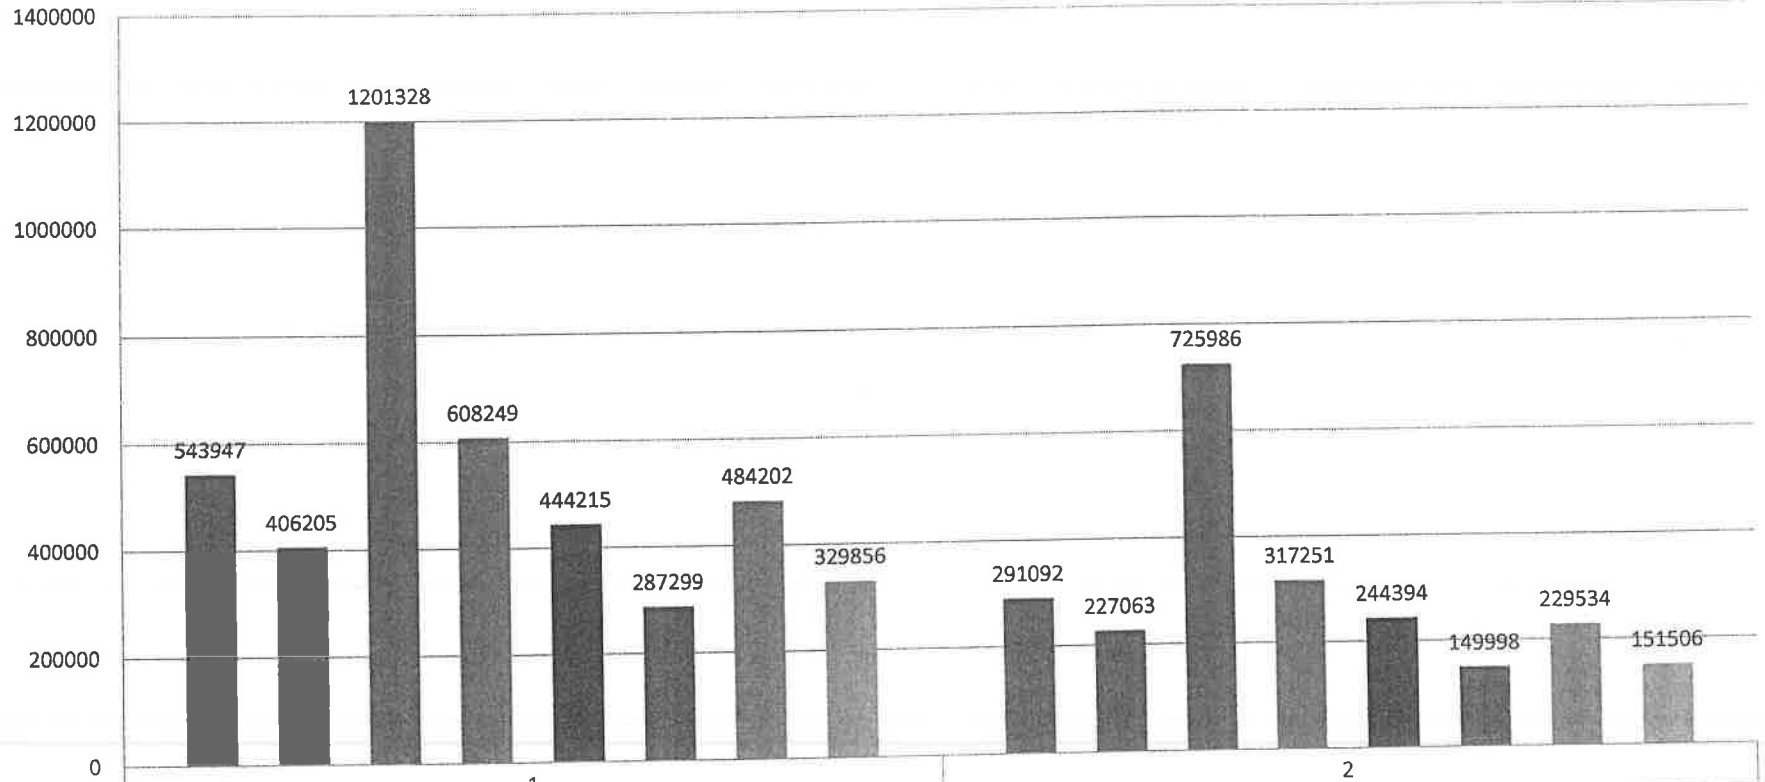

LOCAL GOVERNMENT ELECTIONS-2015 SINDH PHASE-I VOTER TERNOUT

SUKKUR & LARKANA DIVISIONS

	1	2
■ Sukkur	543947	291092
■ Ghotki	406205	227063
■ Khairpur	1201328	725986
■ Larkana	608249	317251
■ Shikarpur	444215	244394
■ Jacobabad	287299	149998
■ Kamber Shahdadkot	484202	229534
■ Kashmore Kandhkot	329856	151506