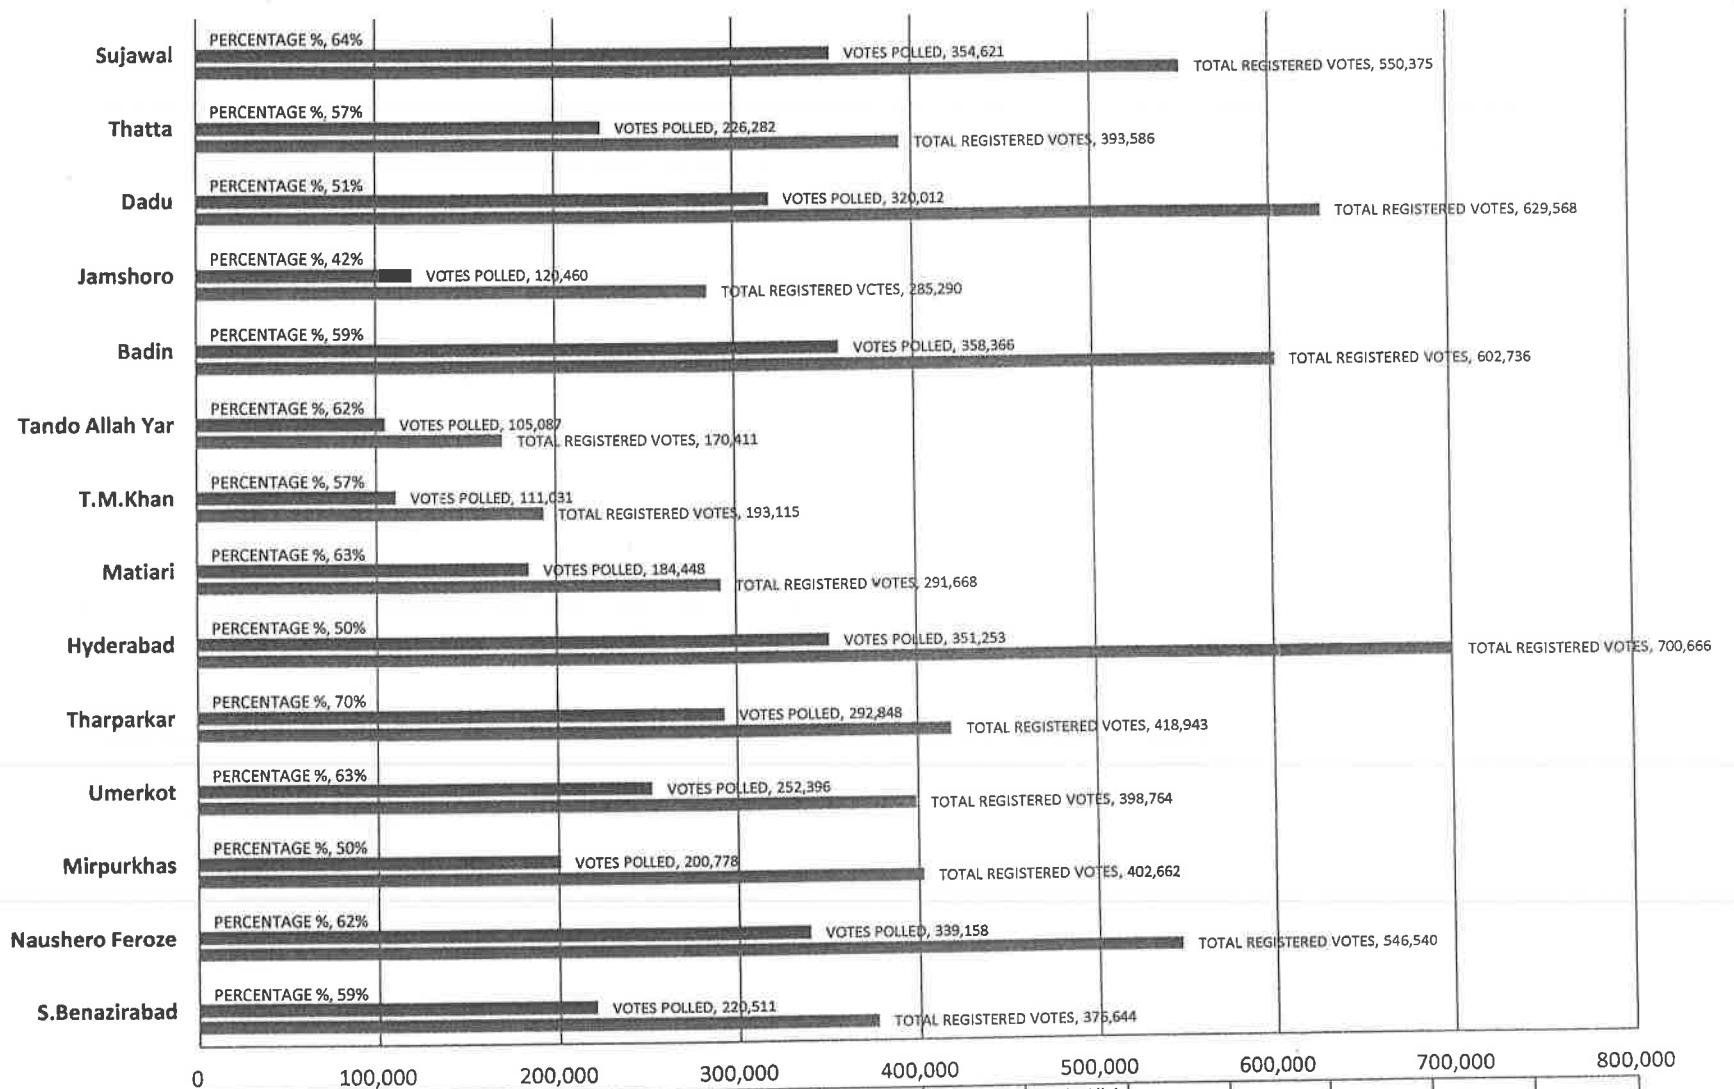

LOCAL GOVERNMENT ELECTIONS-2015 SINDH PHASE-II VOTER TURNOUT

	S.Benazirabad	Naushero Feroze	Mirpurkhas	Umerkot	Tharparkar	Hyderabad	Matiari	T.M.Khan	Tando Allah Yar	Badin	Jamshoro	Dadu	Thatta	Sujawal
■ PERCENTAGE %	59%	62%	50%	63%	70%	50%	63%	57%	62%	59%	42%	51%	57%	64%
■ VOTES POLLED	220,511	339,158	200,778	252,396	292,848	351,253	184,448	111,031	105,087	358,366	120,460	320,012	226,282	354,621
■ TOTAL REGISTERED VOTES	376,644	546,540	402,662	398,764	418,943	700,666	291,668	193,115	170,411	602,736	285,290	629,568	393,586	550,375