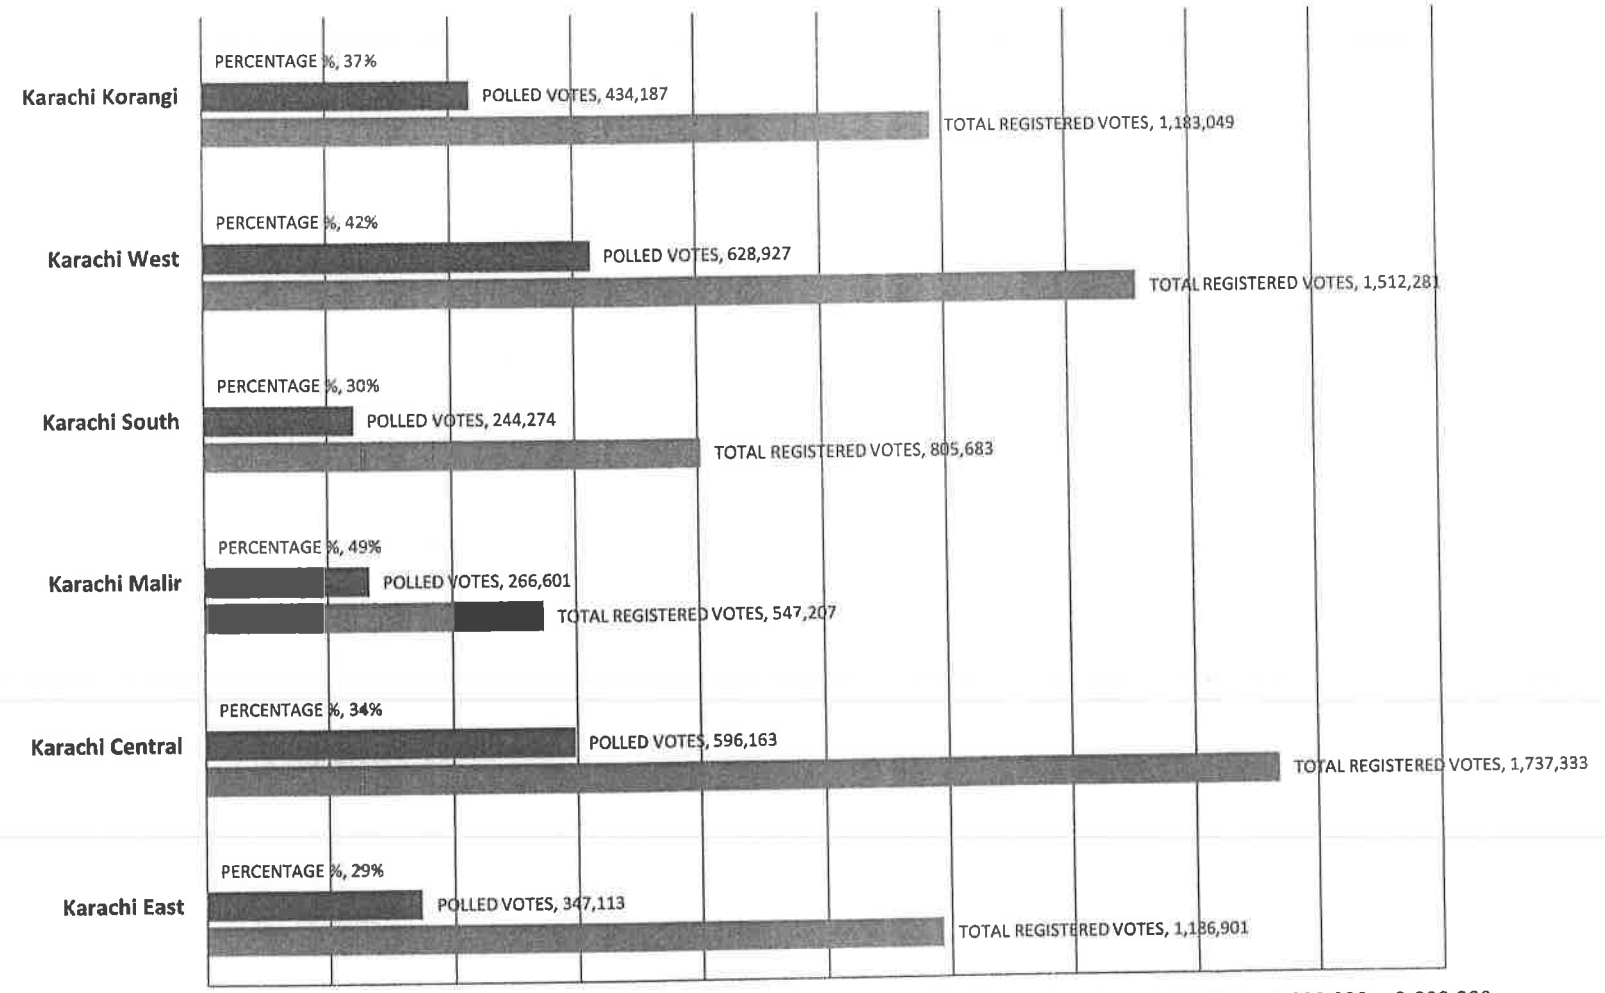

LOCAL GOVERNMENT ELECTIONS-2015 SINDH PHASE-III VOTER TURNOUT

	Karachi East	Karachi Central	Karachi Malir	Karachi South	Karachi West	Karachi Korangi
■ PERCENTAGE %	29%	34%	49%	30%	42%	37%
■ POLLED VOTES	347,113	596,163	266,601	244,274	628,927	434,187
■ TOTAL REGISTERED VOTES	1,186,901	1,737,333	547,207	805,683	1,512,281	1,183,049