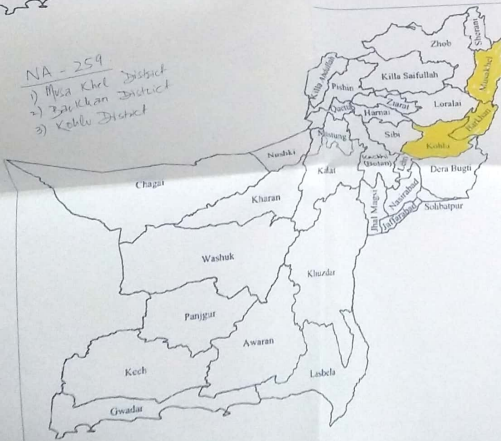

PROPOSAL I - NA 259, NA 260 - NA 262

NA-259

- 1) District Bar Khan
- 2) District Kohlu
- 3) District Sibi

NA-262

- 1) District Lehi
- 2) District Thal Magsi
- 3) District Bolan - Chilli

MARK B

NA-260

- 1) District Dera Bugti
- 2) District Nawabshah

PROPOSAL - II - NA 258, NA-259, NA-260, NA-262

NA - 258

- 1) District Feroz Kohi
- 2) District Dera Iskan
- 3) District Lipat
- 4) District Harani

NA - 259

- 1) Misa Khr District
- 2) Zaukan District
- 3) Kebab District

NA - 260

- i) Dera Bugti
- ii) Nara Bal

NA - 262

- 1) District Sibi
- 2) District Lehi
- 3) District Kachi
- 4) District Dad Magsi

Mark C