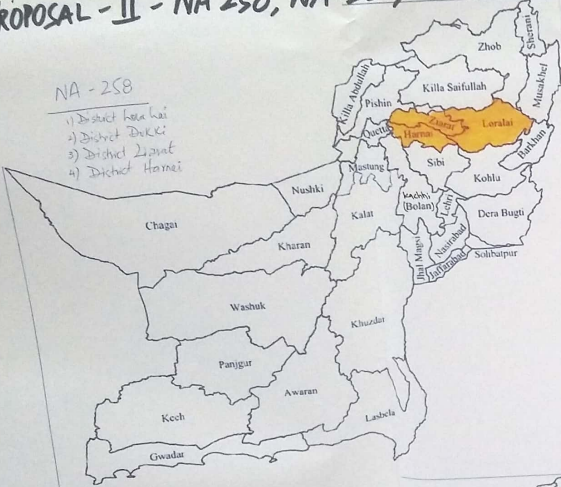

PROPOSAL I - NA 259, NA 260 - NA 262

NA-259

- 1) District Bar Khan
- 2) District Kohlu
- 3) District Sibi

NA-262

- 1) District Lehi
- 2) District Thal Magsi
- 3) District Bolan - Chilli

MARK B

NA-260

- 1) District Dera Bugti
- 2) District Nawabshah

PROPOSAL - II - NA 258, NA-259, NA-260, NA-262

NA - 258

- 1) District Feroz Kohi
- 2) District Dera Iskan
- 3) District Lipat
- 4) District Harani

NA - 259

- 1) Misa Khr District
- 2) Zaukan District
- 3) Kebab District

NA - 260

- i) Dera Bugti
- ii) Nara Bal

NA - 262

- 1) District Sibi
- 2) District Lehi
- 3) District Kachi
- 4) District Dad Magsi

Mark C