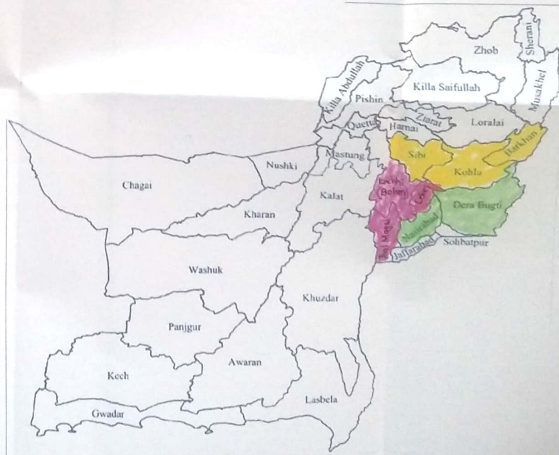

PROPOSAL I - NA 259, NA 260 - NA 262

NA-259

- 1) District Bar Khan
- 2) District Kohlu
- 3) District Sibi

NA-262

- 1) District Lehi
- 2) District Thal Magsi
- 3) District Bolan - Chilli

MARK B

NA-260

- 1) District Dera Bugti
- 2) District Nawabshah

PROPOSAL - II - NA 258, NA-259, NA-260, NA-262

NA - 258

- 1) District Feroz Kohi
- 2) District Dera Iskan
- 3) District Lipat
- 4) District Harani

NA - 259

- 1) Misa Khr District
- 2) Zaukan District
- 3) Kebab District

NA - 260

- i) Dera Bugti
- ii) Nara Bal

NA - 262

- 1) District Sibi
- 2) District Lehi
- 3) District Kachi
- 4) District Dad Magsi

Mark C