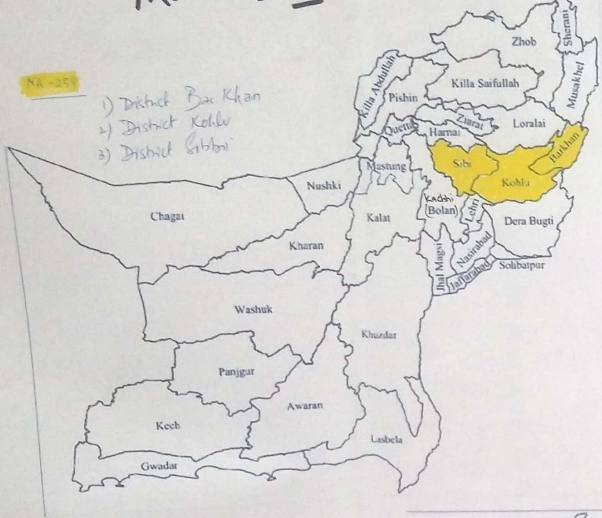

PROPOSAL I - NA 259, NA 260 - NA 262

NA-259

- 1) District Bar Khan
- 2) District Kohlu
- 3) District Sibi

NA-262

- 1) District Lehi
- 2) District Thal Magsi
- 3) District Bolan - Chilli

MARK B

NA-260

- 1) District Dera Bugti
- 2) District Nawabshah

PROPOSAL - II - NA 258, NA-259, NA-260, NA-262

NA - 258

- 1) District Feroz Kohi
- 2) District Dera Iskan
- 3) District Lipat
- 4) District Harani

NA - 259

- 1) Misa Khr District
- 2) Zaukan District
- 3) Kebab District

NA - 260

- i) Dera Bugti
- ii) Nara Bal

NA - 262

- 1) District Sibi
- 2) District Lehi
- 3) District Kachi
- 4) District Dad Magsi

Mark C