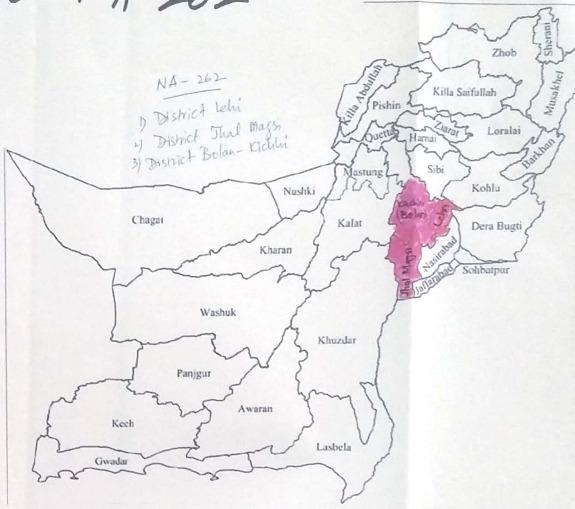

PROPOSAL I - NA 259, NA 260 - NA 262

NA-259

- 1) District Bar Khan
- 2) District Kohlu
- 3) District Sibi

NA-262

- 1) District Lehi
- 2) District Thal Magsi
- 3) District Bolan - Chilli

MARK B

NA-260

- 1) District Dera Bugti
- 2) District Nawabshah

PROPOSAL - II - NA 258, NA-259, NA-260, NA-262

NA - 258

- 1) District Feroz Kohi
- 2) District Dera Iskan
- 3) District Lipat
- 4) District Harani

NA - 259

- 1) Misa Khr District
- 2) Zaukan District
- 3) Kebab District

NA - 260

- i) Dera Bugti
- ii) Nara Bal

NA - 262

- 1) District Sibi
- 2) District Lehi
- 3) District Kachi
- 4) District Dad Magsi

Mark C