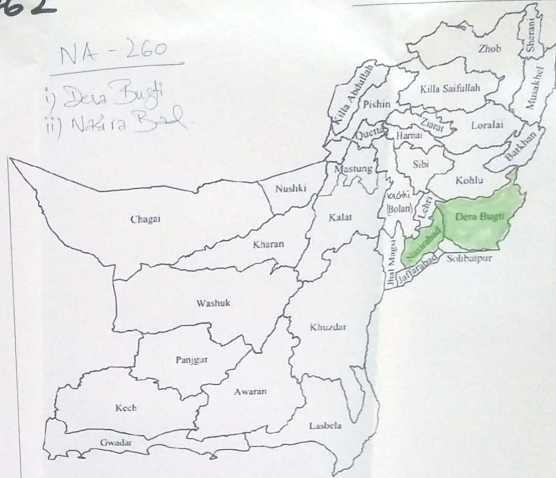

PROPOSAL I - NA 259, NA 260 - NA 262

NA-259

- 1) District Bar Khan
- 2) District Kohlu
- 3) District Sibi

NA-262

- 1) District Lehi
- 2) District Thal Magsi
- 3) District Bolan - Chilli

MARK B

NA-260

- 1) District Dera Bugti
- 2) District Nawabshah

PROPOSAL - II - NA 258, NA-259, NA-260, NA-262

NA - 258

- 1) District Feroz Kohi
- 2) District Dera Iskan
- 3) District Lipat
- 4) District Harani

NA - 259

- 1) Misa Khr District
- 2) Zaukan District
- 3) Kebab District

NA - 260

- i) Dera Bugti
- ii) Nara Bal

NA - 262

- 1) District Sibi
- 2) District Lehi
- 3) District Kachi
- 4) District Dad Magsi

Mark C