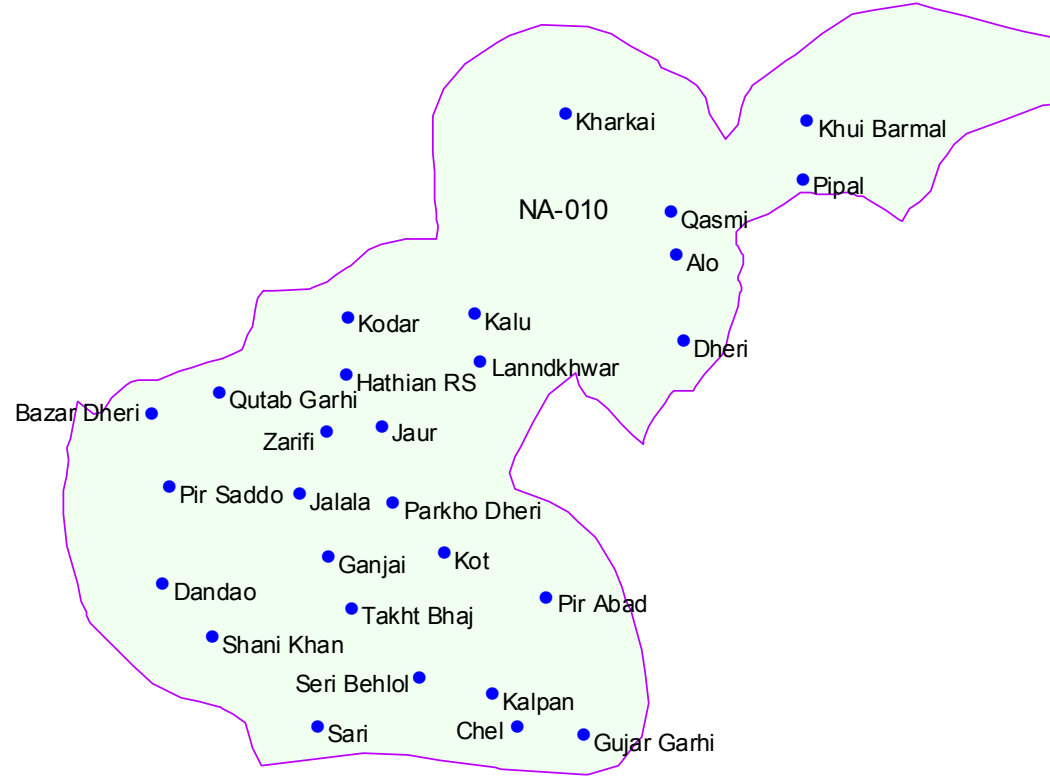

NA-10
Mardan-II

- a) Takht Bhai Tehsil of Mardan District
- b) The following Patwar Circles of Sudhom Qanungo Halqa of Mardan Tehsil:
 - i) Alo
 - ii) Dheri
 - iii) Kharki
 - iv) Kohi
 - v) Qasim of Mardan District.

Population : 484882
Male : 126280
Female : 97537
Total : 223817

● Localities
□ Na-010