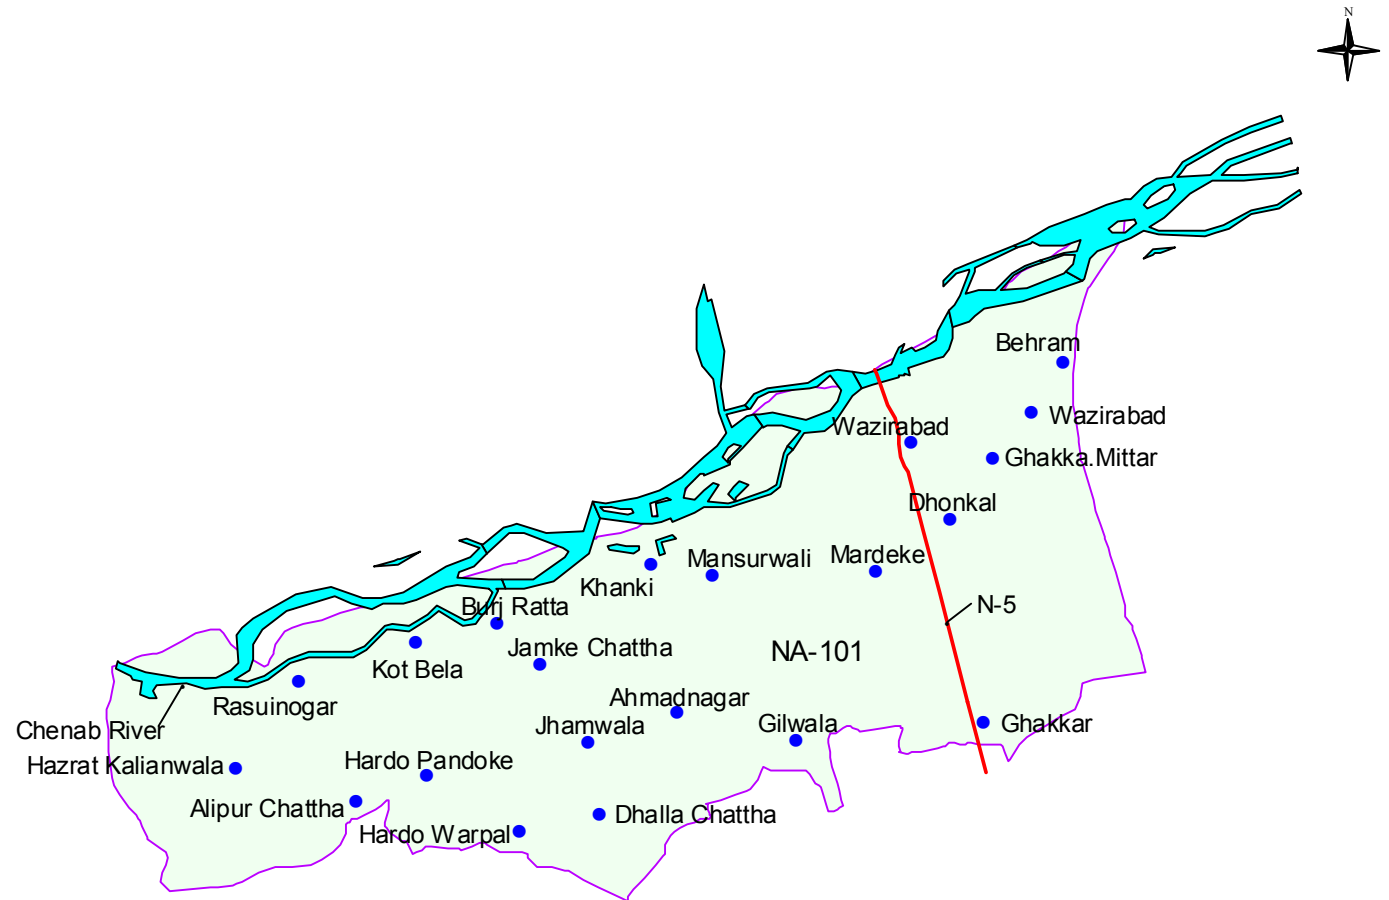

NA-101
Gujranwala-VII

- a) Wazirabad Municipal Committee
 - b) Sohdrah Town Committee
 - c) Dhonkal Town Committee
 - d) Alipur Chattha Town Committee
 - e) Rasool Nagar Town Committee
 - f) The following Qanungo Halqas of Wazirabad Tehsil:-
 - i) Wazirabad
 - ii) Jamke Chattha
 - iii) Akal Garh Q.H excluding Naiwala, Bucha Chatha, Fatehpur, & Gajar Gola Patwar Circles.
 - iv) Ahmad Nagar excluding the following Patwar Circles:-
 - a) Gillwala
 - b) Bainka Cheema
 - v) Ghakhar excluding the following PCs:-
 - a) Badoke
 - b) Darveshke
 - g) The following Patwar Circles of Hardo Verpal Qanungo Halqas:-
 - i) Hardo Verpal
 - ii) Dhalla Chattha
 - iii) Ghia Wala
- of Gujranwala district.

Population	: 508985
Male	: 158664
Female	: 143964
Total	: 302628

- Localities
- ▲ Naha
- ▬ River
- ▭ Na-101