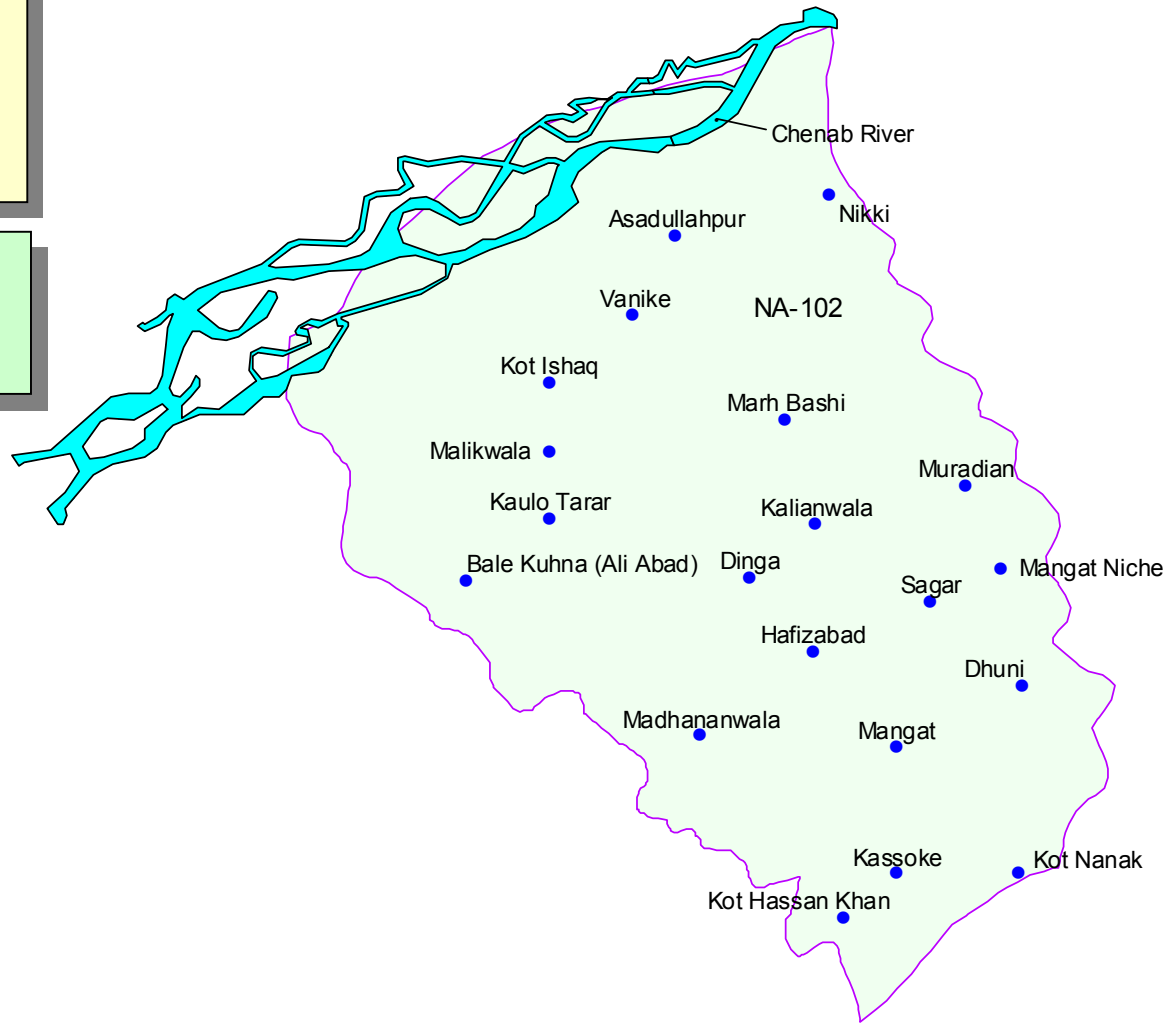

NA-102  
Hafizabad-I

a) Hafizabad Tehsil excluding the following:-  
i) KaleKe Town Committee, and  
ii) KaleKe Qanungo Halqa of Hafizabad District.

Population	: 421125
Male	: 120449
Female	: 101213
Total	: 221662

● Localities  
■ River  
□ Na-102