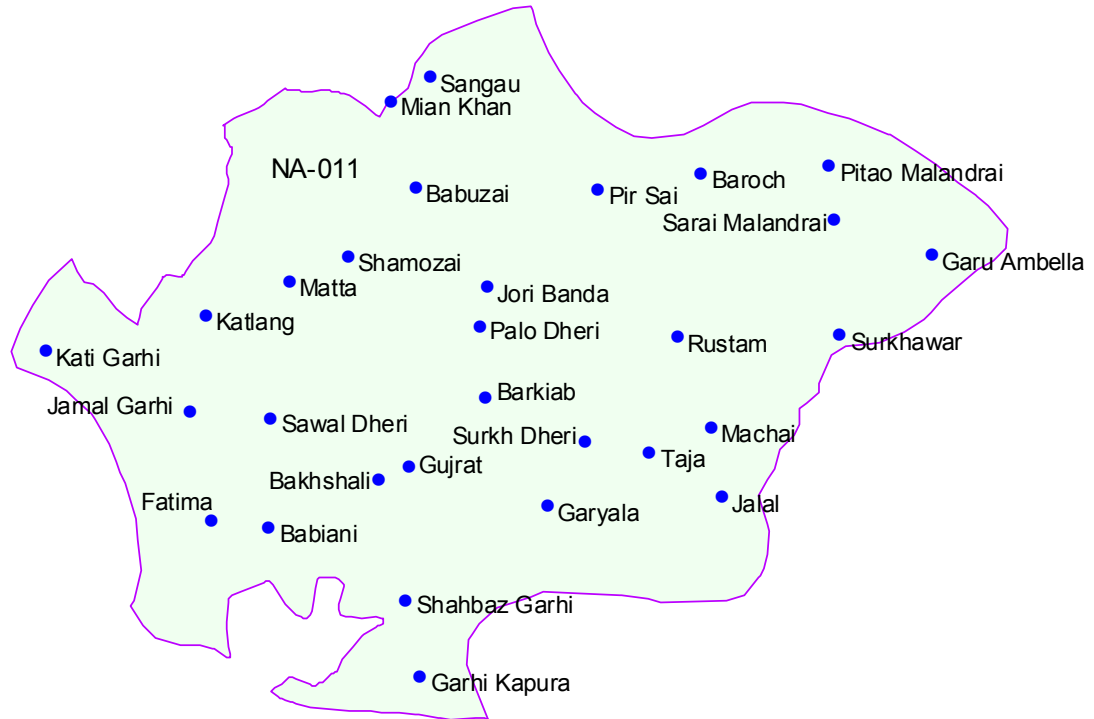

NA-11
Mardan-III

a) Kamal Zai Qanungo Halqa (Shumali) of Mardan Tehsil excluding the following Patwar Circles:

- i) Manga
- ii) Bagdada

b) Sodhom Qanungo Halqa of Mardan Tehsil excluding the following Patwar Circles:

- i) Alo
- ii) Dheri
- iii) Kharki
- iv) Kohi
- v) Qasim of Mardan District.

Population	: 493145
Male	: 127674
Female	: 95813
Total	: 223487

● Localities
□ Na-011