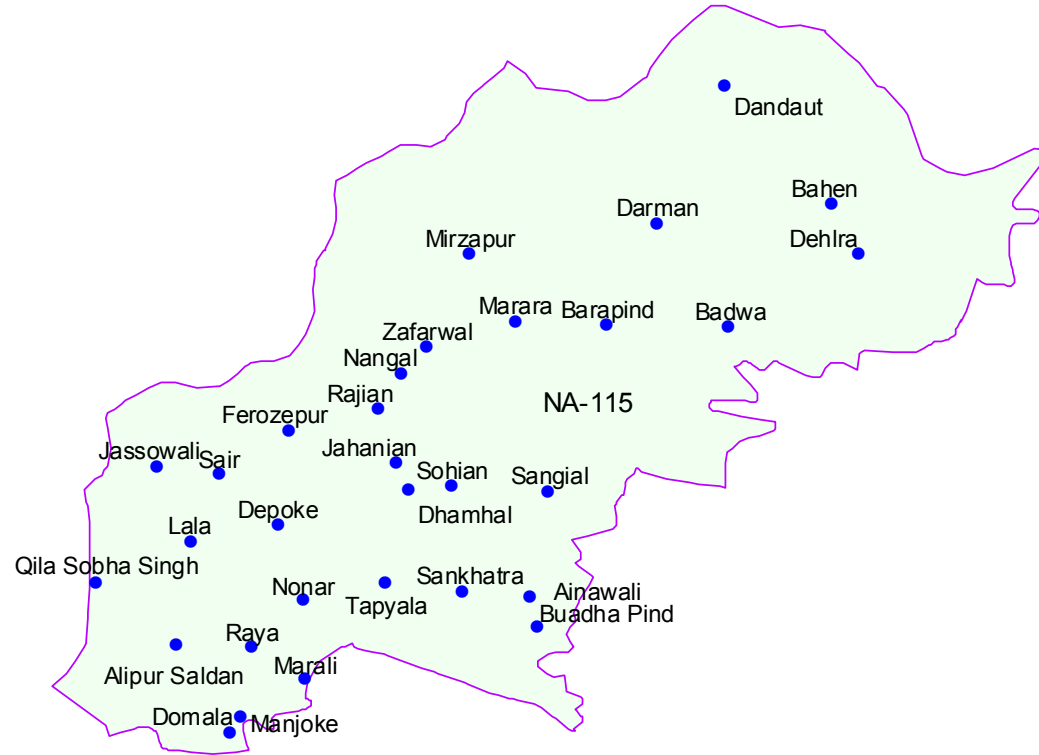

NA-115  
Narowal-I

- a) Zafarwal Town committee
- b) Qila Sobha Singh Town committee
- c) The following Qanungo Halqas of Narowal Tehsil:-
  - i) Dhamthal
  - ii) Ahmadabad (Qila Sobha Singh)
  - iii) Zafarwal
- d) The following Patwar Circles of Dudhu Chak Qanungo Halqa of Shakargarh Tehsil:-
  - i) Rambri
  - ii) Binhal
  - iii) Sathiala
- e) The following Patwar Circles of Shakargarh Qanungo Halqa of Shakargarh Tehsil:-
  - i) Tohana
  - ii) Geader Pur-I
  - iii) Geader Pur-II
  - iv) Sarjal
- f) Laser Kalan Qanungo Halqa of Shakargarh tehsil. of Narowal district.

Population	: 413543
Male	: 125311
Female	: 112154
Total	: 237465

● Localities  
□ Na-115