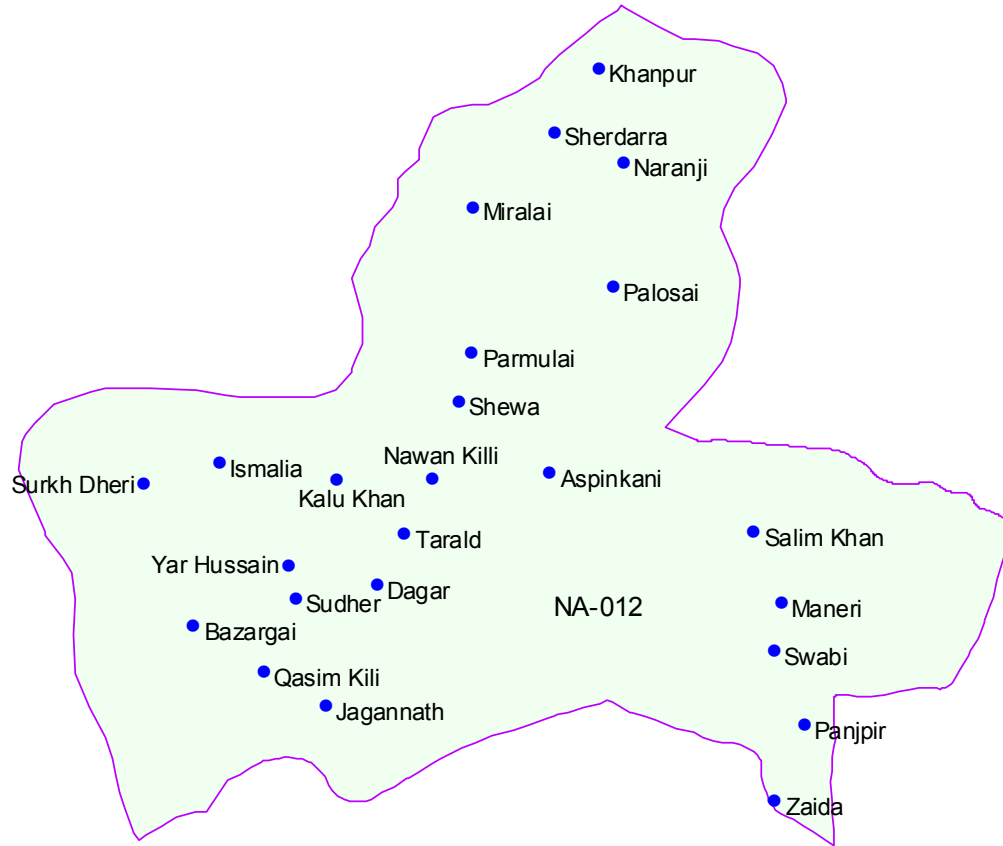

NA-12  
Swabi-I

- a) Swabi Municipal Committee
- b) Nuwan Kili Town Committee
- c) Swabi Qanungo Halqa of Tehsil Swabi;  
and
- d) Razar Qanungo halqa of Tehsil Lahore  
of Swabi District.

Population : 514282  
Male : 135275  
Female : 100995  
Total : 236270

● Localities  
□ Na-012