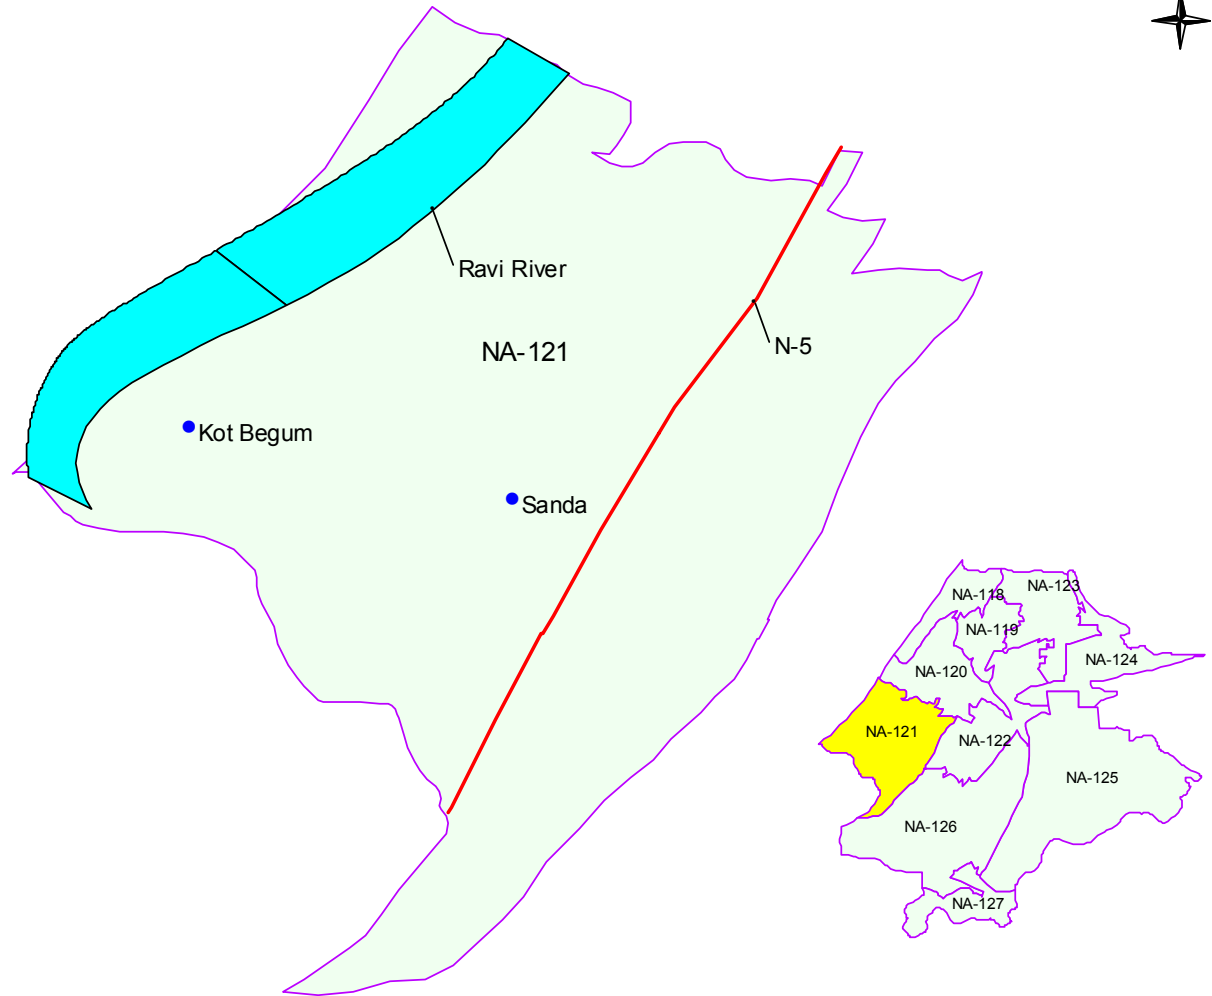

NA-121
Lahore-IV

a) The following Census Charges of Lahore
MC:-

- i) Charge No.54,
 - ii) Charge No.55,
 - iii) Charge No.56,
 - iv) Charge No.57, and
 - v) Charge No.58
- of city district Lahore.

| | |
|------------|----------|
| Population | : 508755 |
| Male | : 139619 |
| Female | : 116987 |
| Total | : 256606 |

● Localities
Nha
River
Na-121