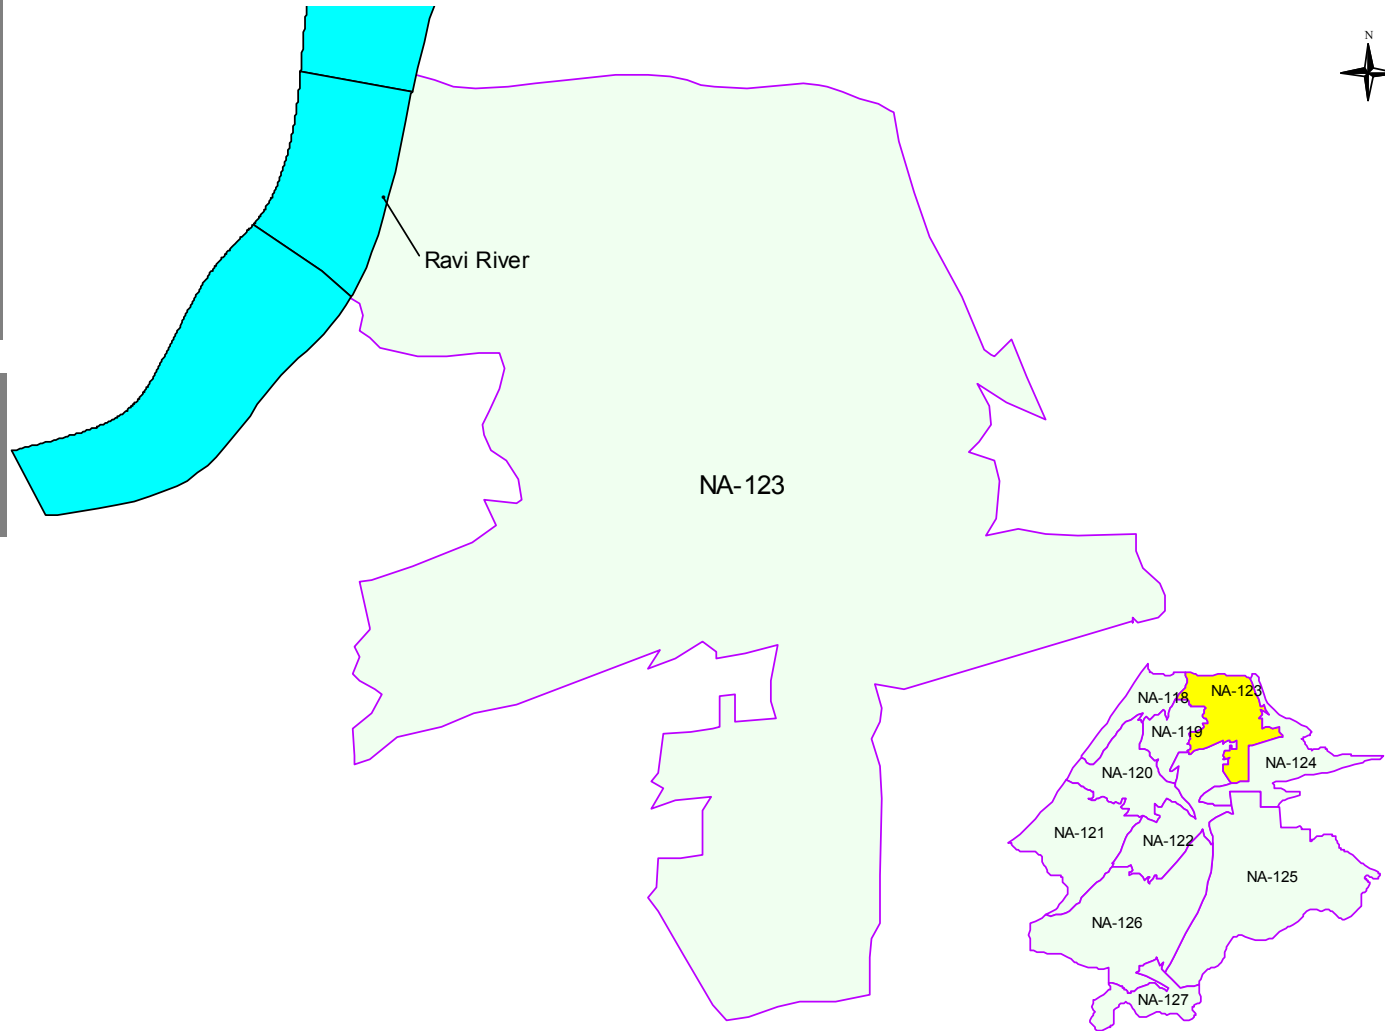

NA-123
Lahore-VI

a) The following Census Charges of Lahore
MC:-

- i) Charge No.16,
 - ii) Charge No.17,
 - iii) Charge No.19,
 - iv) Charge No.20,
 - v) Charge No.21,
 - vi) Charge No.28,
- of city district Lahore.

Population	: 493942
Male	: 142623
Female	: 120674
Total	: 263297

 River
 Na-123

Copyrights © 2002 **ECIL** All Rights Reserved

4 0 4 8 Kilometers