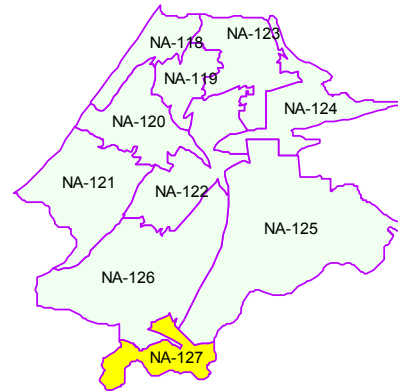

NA-127
Lahore-X

a) The following Census Charges of Lahore MC:-

- i) Charge No.37,
- ii) Charge No.36,
- iii) Charge No.38; and
- b) Ichhrah Qanungo Halqa of city district Lahore.

Population	: 471680
Male	: 129892
Female	: 107246
Total	: 237138

Na-127

Copyrights © 2002 **ECIL** All Rights Reserved

4 0 4 8 Kilometers