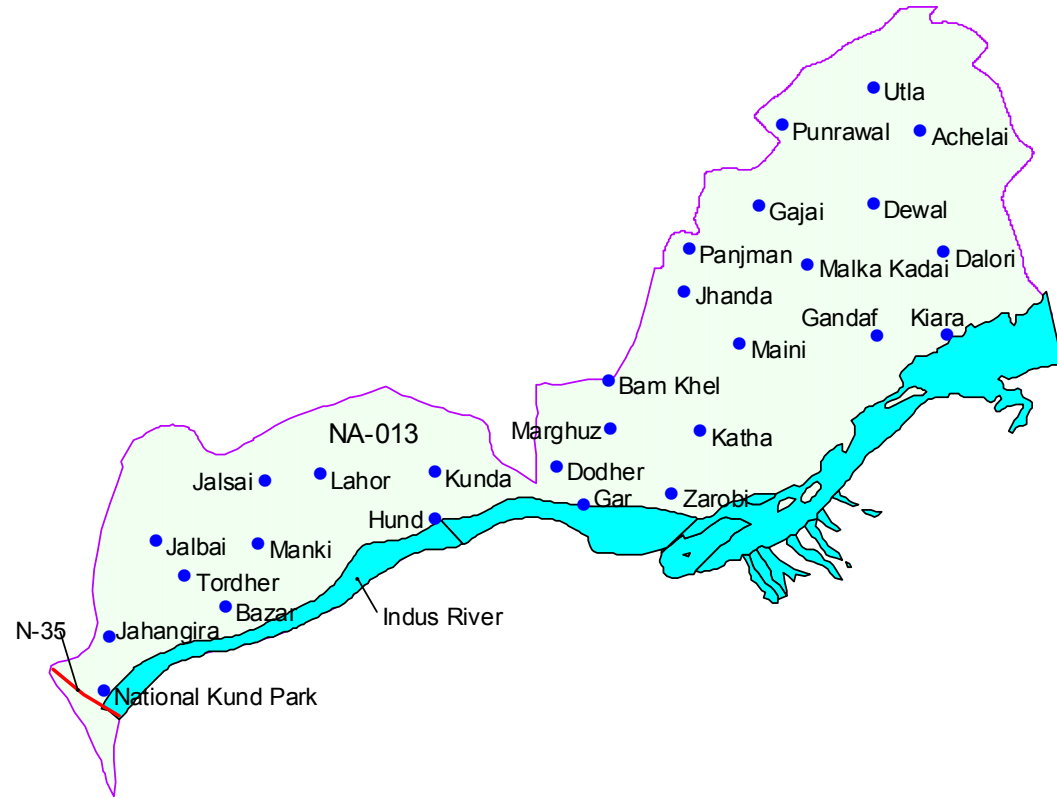

NA-13
Swabi-II

- a) Lahore Qanungo Halqa
- b) Tor Dher Town Committee of Lahore Tehsil; and
- c) Topi Qanungo Halqa
- d) Topi Municipal Committee
- e) Zaida Town Committee
- f) Gadoon Qanungo Halqa of Swabi Tehsil of Swabi District.

Population	: 512522
Male	: 134552
Female	: 103398
Total	: 237950

- Localities
- ▲ Nha
- River
- Na-013