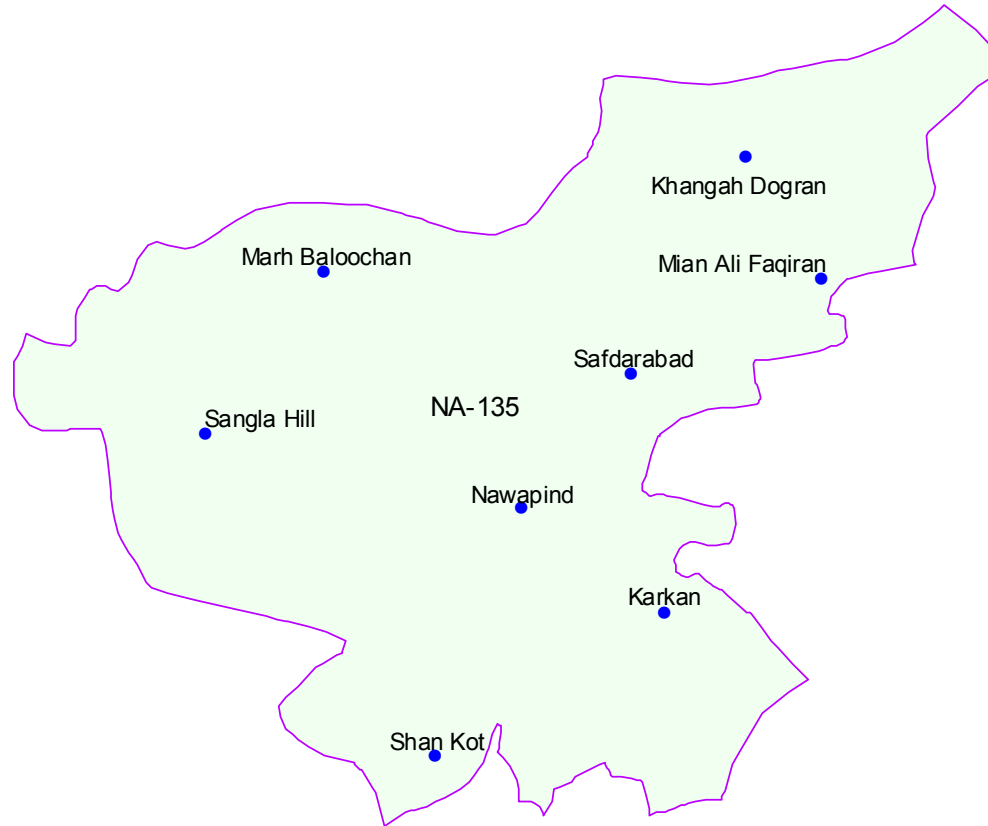

NA-135
Sheikhupura-V.

- a) Sangla Hill M.C.
- b) Safdarabad Town Committee.
- c) Shah Kot Town Committee.
- d) Khangah Dogran Town Committee.
- e) The following Qanungo Halqa of Safdarabad Tehsil:-
 - i) Safdarabad
 - ii) Sangla Hill
 - iii) Khangah Dogran
- f) Shah Kot Qanungo Halqa of Safdarabad Tehsil excluding the following Patwar Cicles:-
 - i) Chak No.177/RB
 - ii) Chak No.181/RB
 - iii) Chak No.184/RB

Population	: 482107
Male	: 134267
Female	: 114213
Total	: 248480

● Localities
□ Na-135