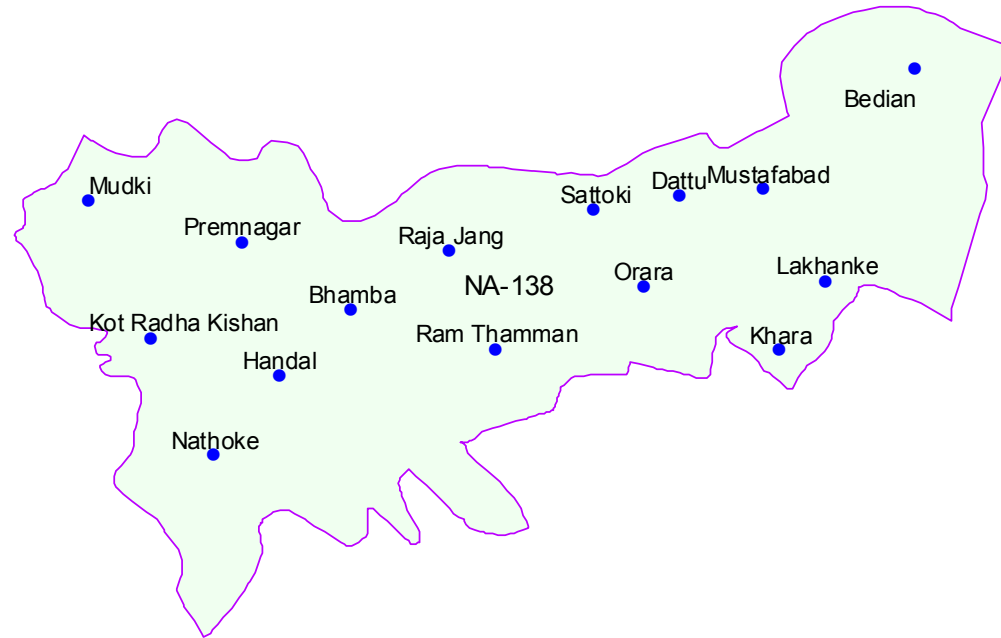

NA-138
Kasur-I

- a) Mustafabad Town Committee
- b) Raja Jhang Town Committee
- c) Kot Radha Kishan Town Committee
- d) The following Qanungo Halqas of Kasur Tehsil :-
 - i) Mustafabad
 - ii) Raja Jhang
 - iii) Kot Radh Kishan
 - iv) Bhambha Kalan
- e) Kale Patwar Circle of Khudian Qanungo Halqa of Kasur Tehsil :-
- f) The following Patwar Circles of Kasur Qanungo Halqa of Kasur Tehsil :-
 - i) Athil Pur
 - ii) Aurara of Kasur district.

Population	: 472757
Male	: 130725
Female	: 114678
Total	: 245403

● Localities
□ Na-138