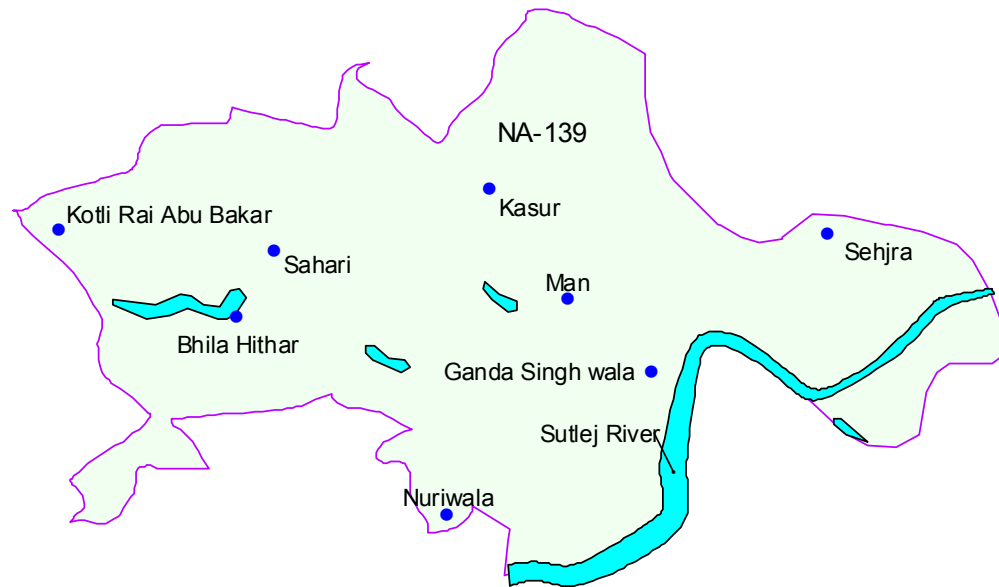

NA-139
Kasur-II

- a) Kasur Municipal Committee
- b) The following Qanungo Halqas of Kasur Tehsil :-
 - i) Ganda Singhwala excluding Thathi Farid Patwar Circle.
 - ii) Bhila Hithar excluding the following Patwar Circles:-
 - a) Jaura
 - b) Taragarh
 - c) Gohar
 - d) Sohdiwala
 - iii) Kasur Qanungo Halqa excluding the following Patwar Circles: -
 - a) Athilpur
 - b) Aurara of Kasur district.

Population	: 469889
Male	: 141502
Female	: 124792
Total	: 266294

- Localities
- River
- Na-139