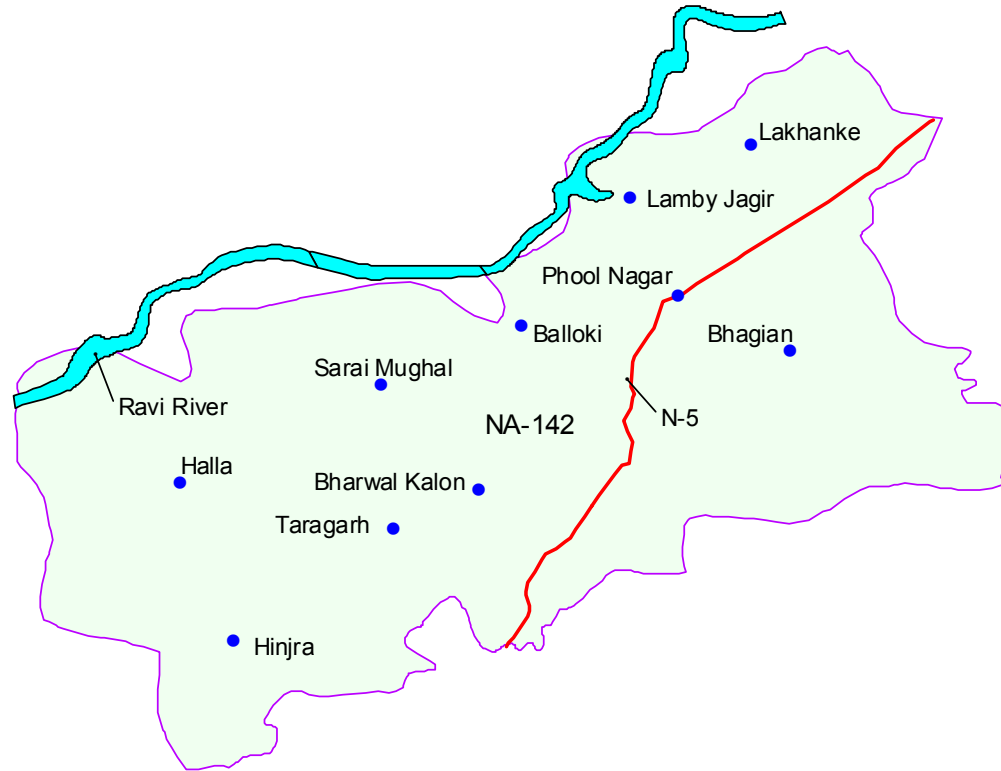

NA-142
Kasur-V

- a) Phool Nagar Municipal Committee
- b) The following Qanungo Halqas of Pattoki Tehsil: -
 - i) Phool Nagar
 - ii) Halla
 - iii) Sarai Mughal
- c) The following Patwar Circles of Pattoki Qanungo Halqa:-
 - i) Chakoki
 - ii) Chak No.34 of Kasur district.

Population	: 474455
Male	: 126433
Female	: 107948
Total	: 234381

- Localities
- ▲ Nha
- River
- Na-142