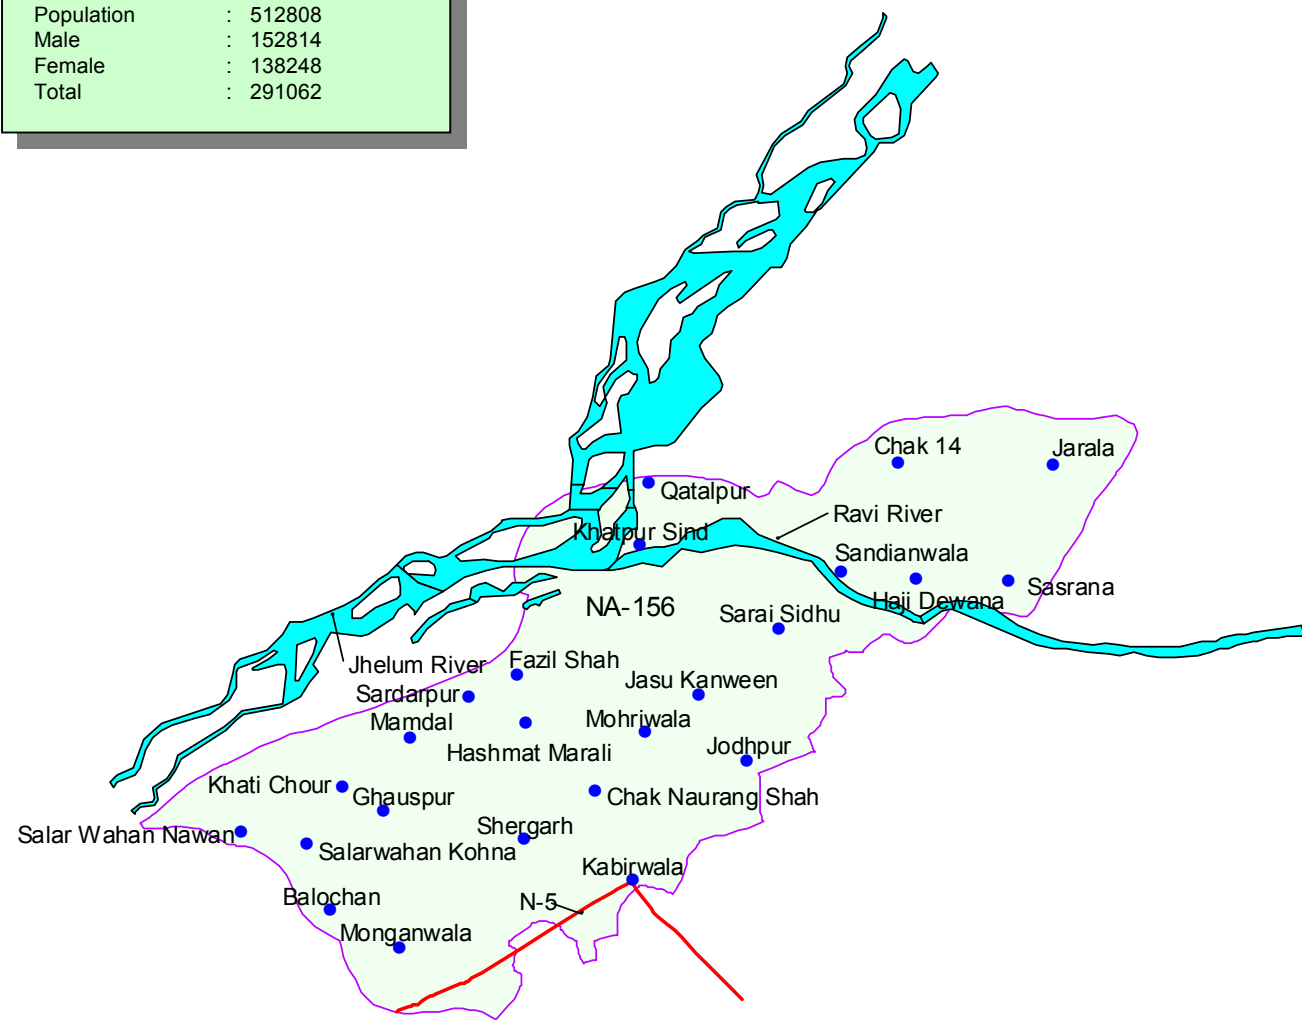

NA-156
Khanewal-I

- a) Kabirwala Town Committee
- b) Sarai Sidhu Town Committee
- c) The following Qanungo Halqas of Kabirwala Tehsil:-
 - i) 25/G
 - ii) Kukhar Hatta
 - iii) Salar Wahan Kohna
 - iv) Sarai Sidhu
 - v) Sardar Pur
 - vi) Kabirwala-I Excluding the following Patwar Circles:-
 - a) Kot Bahadur
 - b) Korewala
 - c) 14/V
 - vii) Pul Baggar Qanungo Halqa excluding the following Patwar Circles:-
 - a) Jalilpur
 - b) Jahanpur
 - c) Nihalewala
 - d) Hussainabad Awal
 - e) Barewala
 - viii) Abdul Hakeem Qanungo Halqa excluding the following Patwar Circles:-
 - a) Abdul Hakeem
 - b) Gobind Garh
 - c) Hitharan
 - d) Jalla Pahur
 - e) Umeed Garh
 - f) Jangle Ali Chappa.
- d) Jawind Singh Wala Patwar Circle of Kabirwala-II Qanungo Halqa. of Khanewal district.

Population : 512808
Male : 152814
Female : 138248
Total : 291062

● Localities.shp
▲ Nha
■ River
■ Na-156