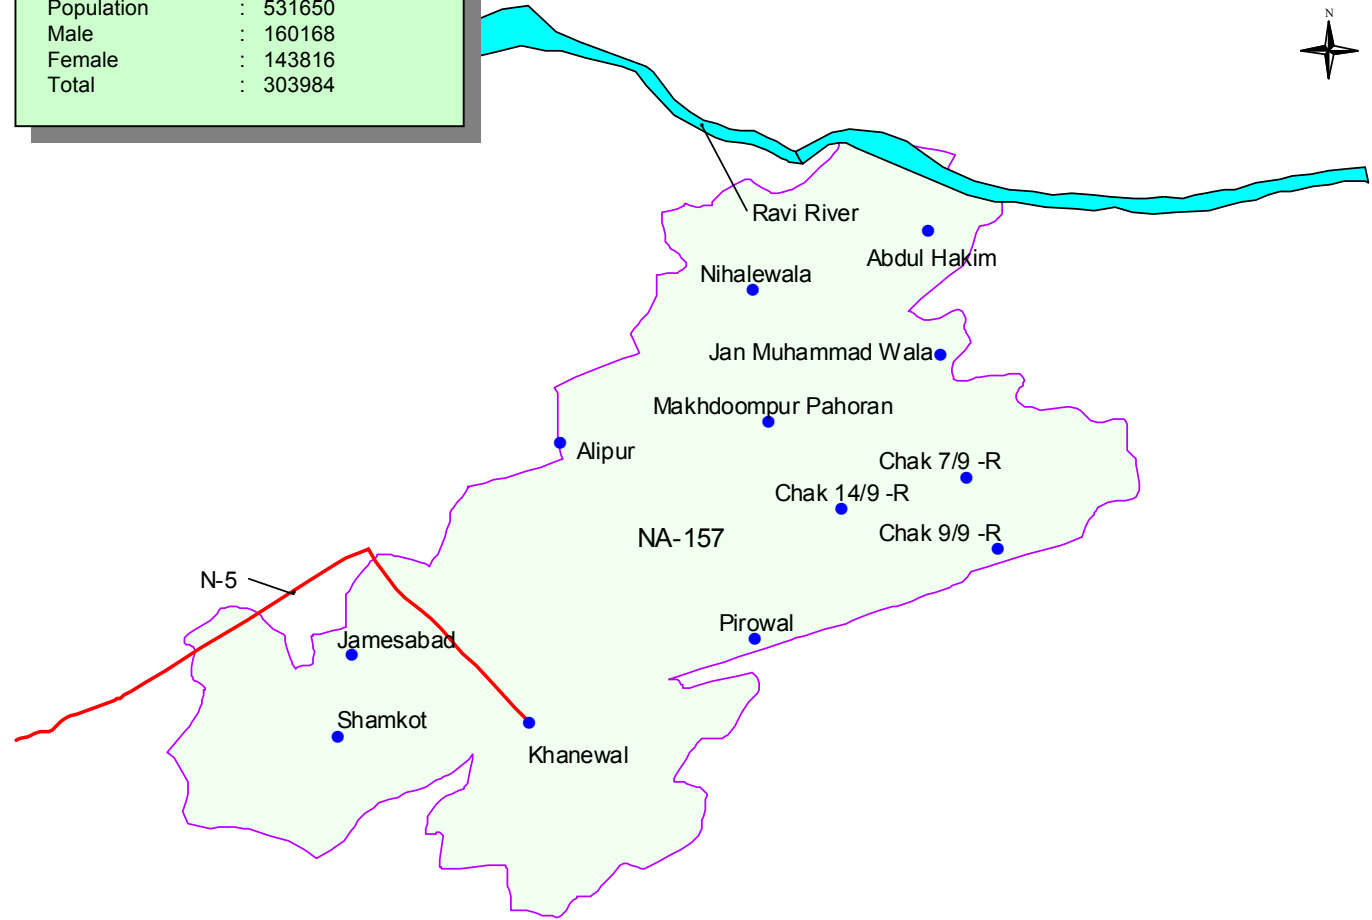

NA-157
Khanewal-II

- a) Khanewal Municipal Committee
- b) Makhdoom Pur Town Committee
- c) The following Qanungo Halqas of Khanewal Tehsil:-
 - i) Khanewal Kohna (ii) 14/8-R
 - iii) Khanewal-II Excluding Chak No.77/10-R Patwar Circle
- c) Khanewal Patwar Circle of Khanewal-I Qanungo Halqa of Khanewal Tehsil.
- d) Zakhera Khanewal Patwar Circle of Kacha Khu Qanungo Halqa of Khanewal Tehsil.
- e) Abdul Hakeem Town Committee
- f) The following Patwar Circles of Abdul Hakeem Qanungo Halqa:-
 - i) Abdul Hakeem (ii) Gobind Garh
 - iii) Hitharan (iv) Jalla Pahur
 - v) Umid Garh (vi) Jangle Ali Chappa.
- g) The following Patwar Circles of Pul Baggar Qanungo Halqa:-
 - i) Jalilpur ii) Jahanpur
 - iii) Nihalwala iv) Hussainabad Awal
 - v) Barewala
- h) The following Patwar Circles of Kabirwala-I Qanungo Halqa of Kabirwala Tehsil:-
 - i) Kot Bahadur (ii) Korewala
 - iii) 14/V
 - i) Kabirwala-II Qanungo Halqa of Kabirwala Tehsil excluding the Jawind Singhwala Patwar Circle. of Khanewal district.

Population : 531650
Male : 160168
Female : 143816
Total : 303984

- Localities
- ▲ N-ha
- ▬ River
- ▭ Na-157