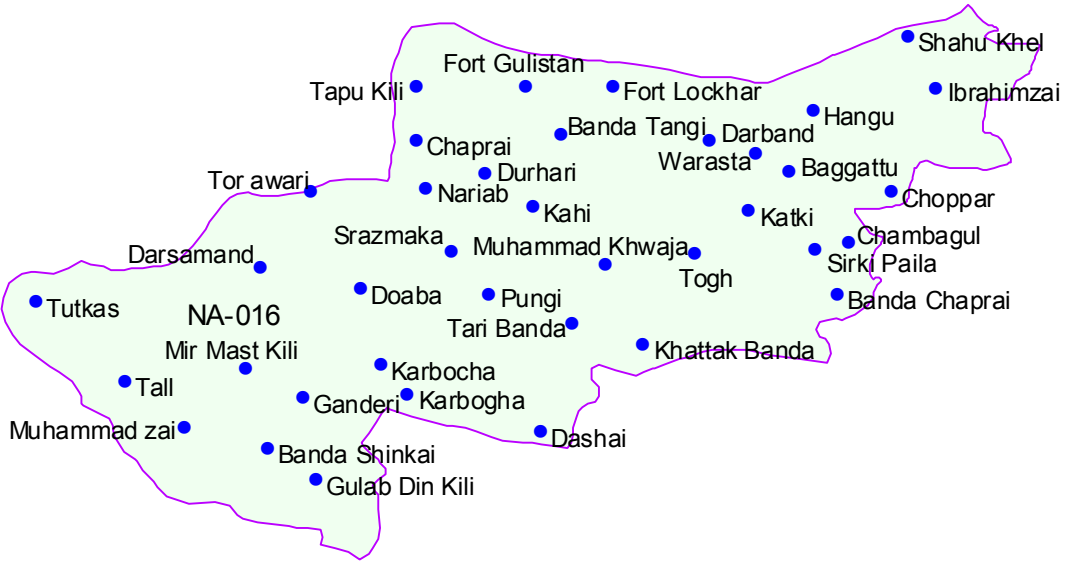

NA-16  
Hangu

Hangu District.

Population : 430796  
Male : 82550  
Female : 78434  
Total : 160984

● Localities  
□ Na-016