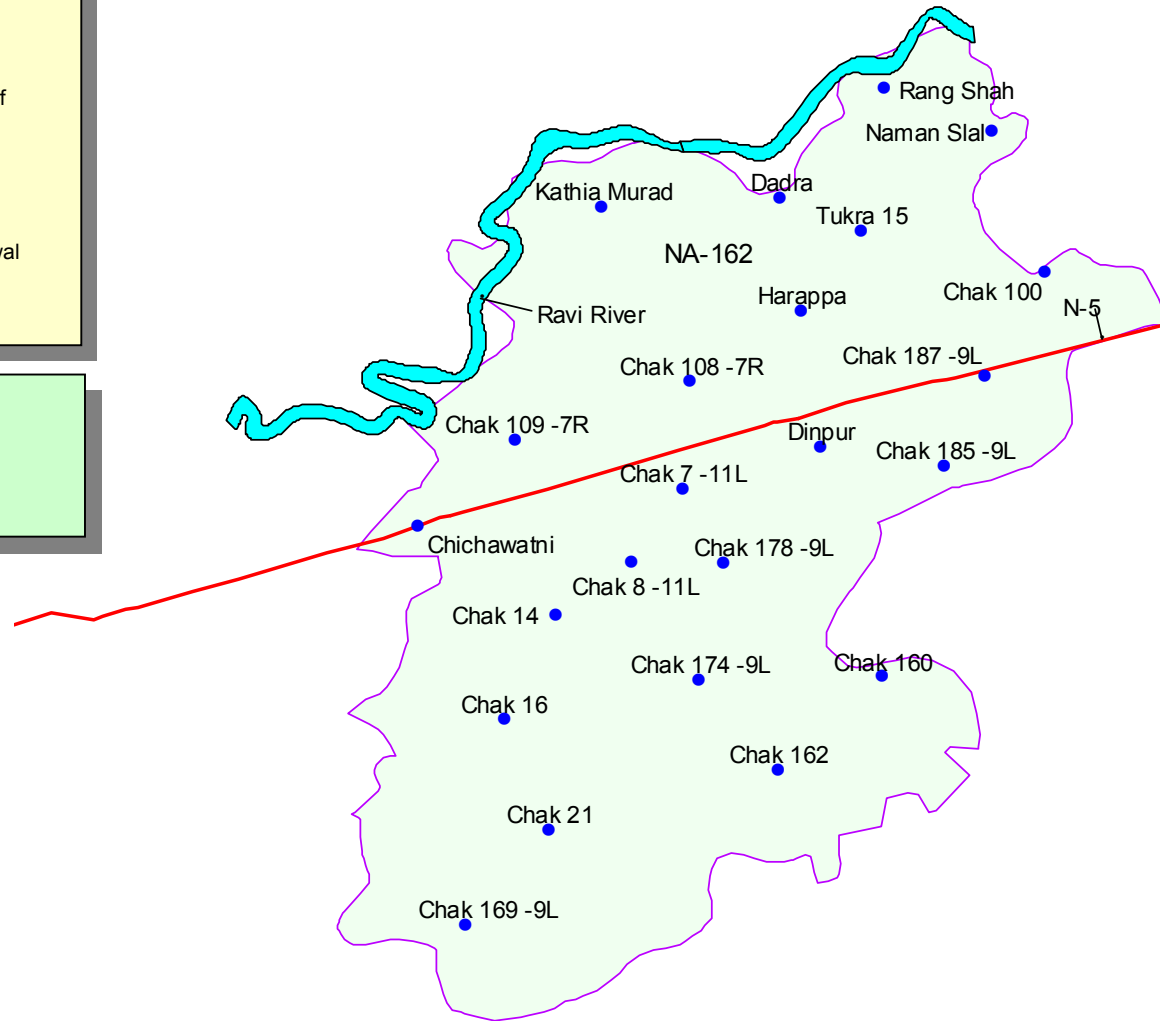

NA-162  
Sahiwal-III

- a) Chichawatni M.C.
  - b) The following Qanungo Halqas of Chichawatni Tehsil:-
    - i) Dadfatiana
    - ii) Ghaziabad
    - iii) Chichawatni-II Excluding Chak No.45/12-L Patwar Circle.
  - c) Harrapa Qanungo Halqa of Sahiwal Tehsil.
- of Sahiwal district.

Population	: 468128
Male	: 142991
Female	: 127385
Total	: 270376

- Localities
- ▲ Nha
- ▬ River
- ▭ Na-162

Copyrights © 2002 **ECIL** All Rights Reserved

4 0 4 8 Kilometers