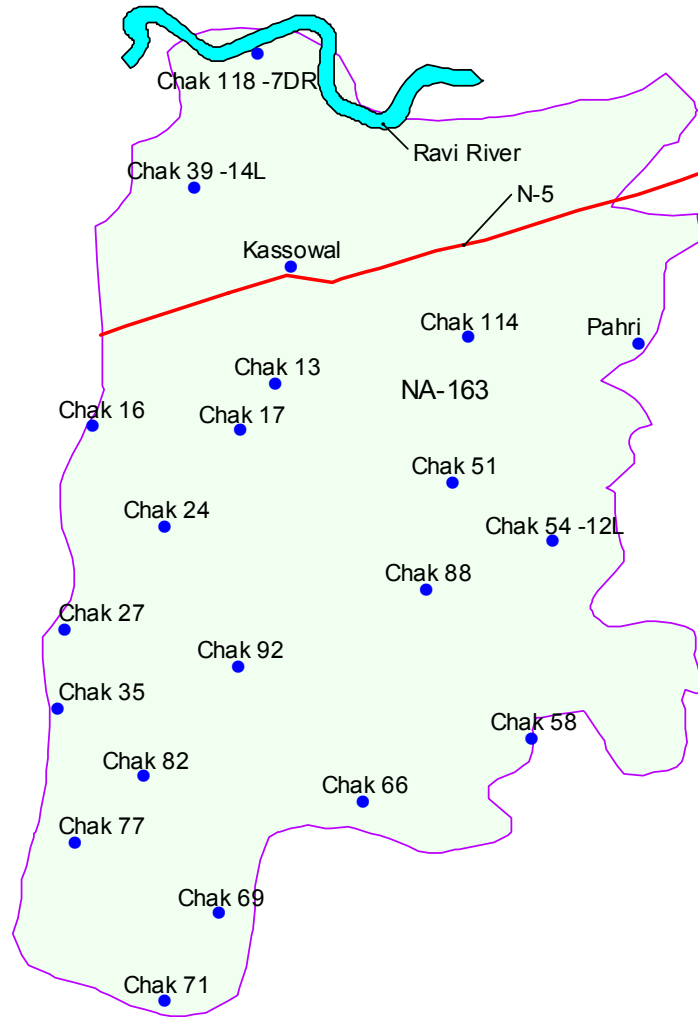

NA-163
Sahiwal-IV

- a) The following Qanungo Halqas of Chichawatni Tehsil:-
i) Okan Wala
ii) Shah Kot
iii) Iqbal Nagar
iv) Kassowal
v) Chichawatni-I
b) Chak No.45/12L Patwar Circle of Chichawatni-II Qanungo Halqa of Chichawatni Tehsil. of Sahiwal district.

Population	: 445485
Male	: 136338
Female	: 123817
Total	: 260155

- Localities
- ▲ Naha
- ▬ River
- ▭ Na-163

Copyrights © 2002 **ECIL** All Rights Reserved

4 0 4 8 Kilometers