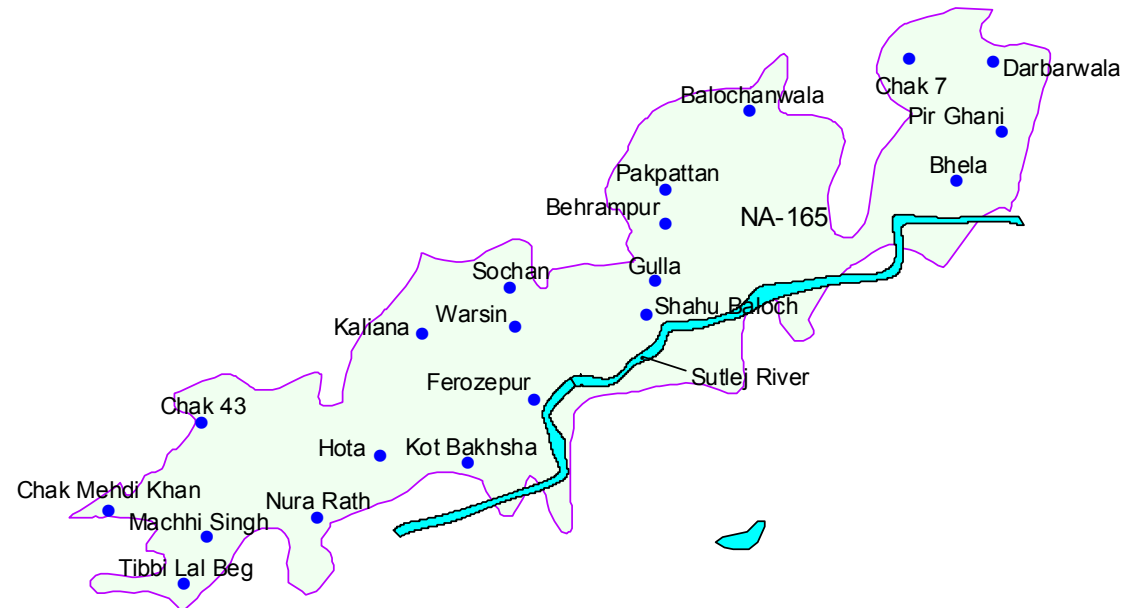

NA-165  
Pakpattan-II

a) The following areas of Pakpattan tehsil:-

- i) Pakpattan Municipality
- ii) Kalyana Qanungo Halqa
- iii) Pir Ghani Qanungo Halqa
- iv) Pakpattan Qanungo Halqa

b) Qaboola Qanungo Halqa of Arif Wala  
tehsil excluding the following Patwar  
Circles:-

- i) Chak No.41/EB
- ii) Chak Mehdi Khan
- iii) Chak Hussain Arain  
of Pakpattan district.

Population	: 438509
Male	: 128678
Female	: 115189
Total	: 243867

- Localities
- River
- Na-165