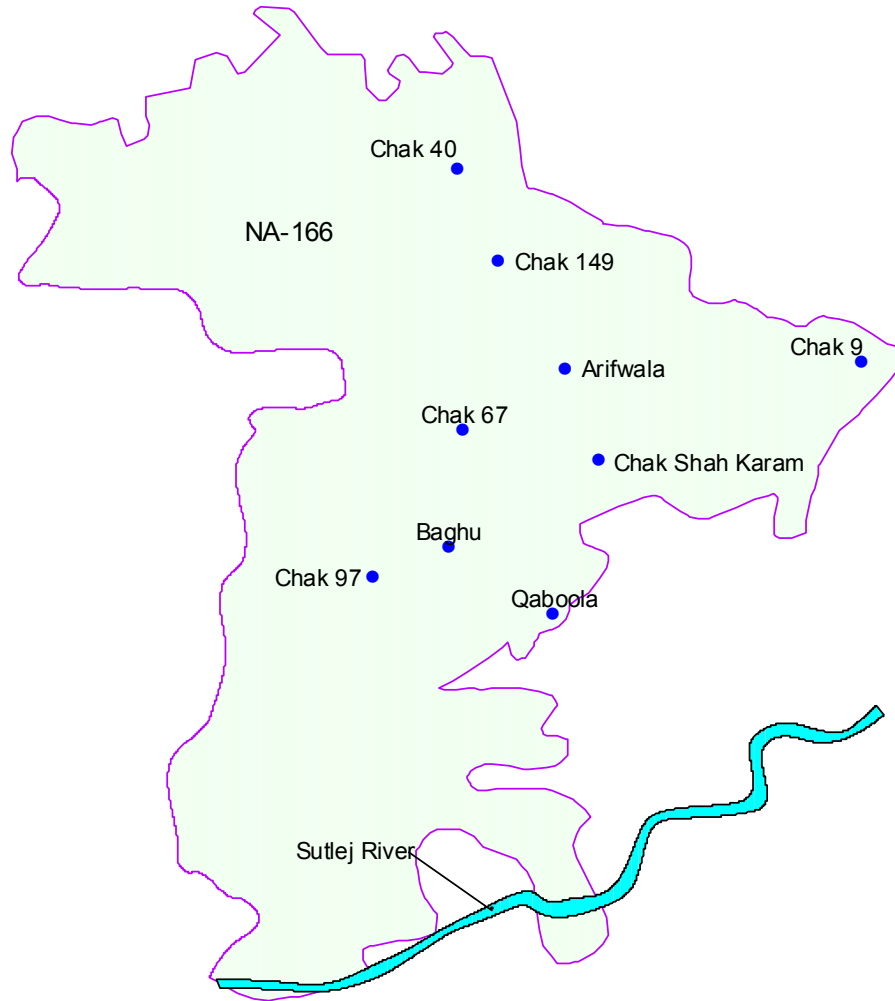

NA-166  
Pakpattan-III

Arifwala tehsil Excluding the following areas:-

- i) Chak Shafi Qanungo Halqa
- ii) Qabula Qanungo Halqa except the following Patwar Circles:-
  - a) Chak No.41/EB
  - b) Chak Mehdi Khan
  - c) Chak Hussain Arain of Pakpattan district.

Population	: 434363
Male	: 130873
Female	: 118170
Total	: 249043

- Localities
- River
- Na-166