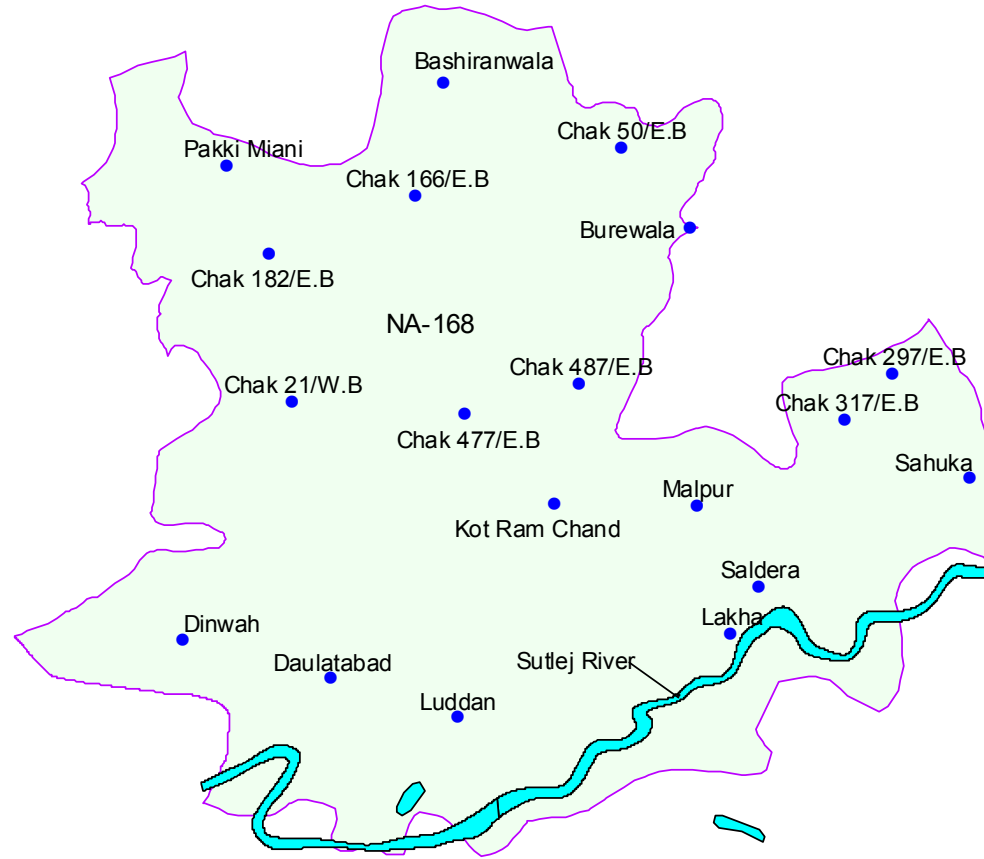

NA-168
Vehari-II

a) The following Qanungo Halqas of Vehari Tehsil:-

- i) Machhi Wala
 - ii) Luddan
 - iii) Kasam Sar
- excluding 18/WB Patwar Circle

b) The following Qanungo Halqas of Burewala Tehsil

- i) Joyia
 - ii) 3/R
- c) The following Patwar Circles of 3/R Qanungo Halqa of Vehari Tehsil:-

- i) Chak No.182/EB
 - ii) Chak No.186/EB
 - iii) Chak No. 192/EB
- of district Vehari.

Population	: 517541
Male	: 149459
Female	: 127710
Total	: 277169

- Localities
- River
- Na-168

Copyrights © 2002 **ECIL** All Rights Reserved

4 0 4 8 Kilometers