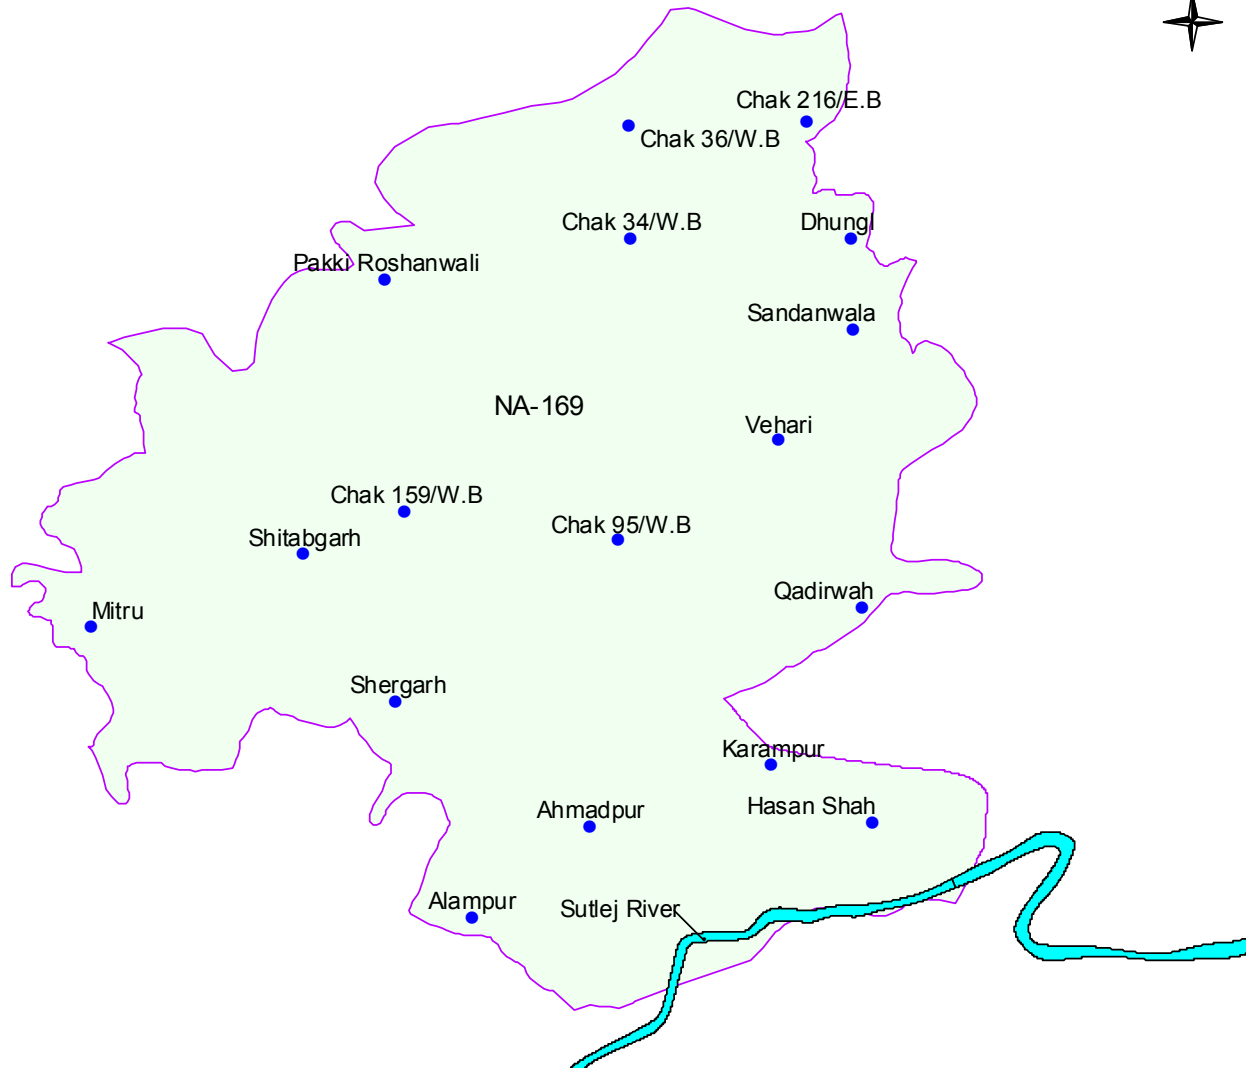

NA-169
Vehari-III

- a) Vehari Municipality.
- b) Karampur Town Committee
- c) The following Patwar Circles of 7/R Qanungo Halqa of Mailsi Tehsil:-
 - i) Chak 88/WB
 - ii) Chak 176/WB
- d) Mitro Qanungo Halqa of Mailsi Tehsil excluding the following Patwar Circles:-
 - i) Barkhurdar
 - ii) Pahlwan Arain
 - iii) Mari Mitro
- e) Karampur Qanungo halqa
- f) The following Qanungo Halqas of Vehari Tehsil:-
 - i) Vehari
 - ii) Chak 10-L
 - iii) 3/R Qanungo Halqa excluding the following Patwar Circles:-
 - a) Chak 182/EB
 - b) Chak 186/EB
 - c) Chak 192/EB
- g) ChakNo.18/WB Patwar Circle of Kasamsar of Vehari Tehsil. of district Vehari.

Population	: 519868
Male	: 145746
Female	: 123178
Total	: 268924

- Localities
- River
- Na-169

Copyrights © 2002 **ECIL** All Rights Reserved

4 0 4 8 Kilometers