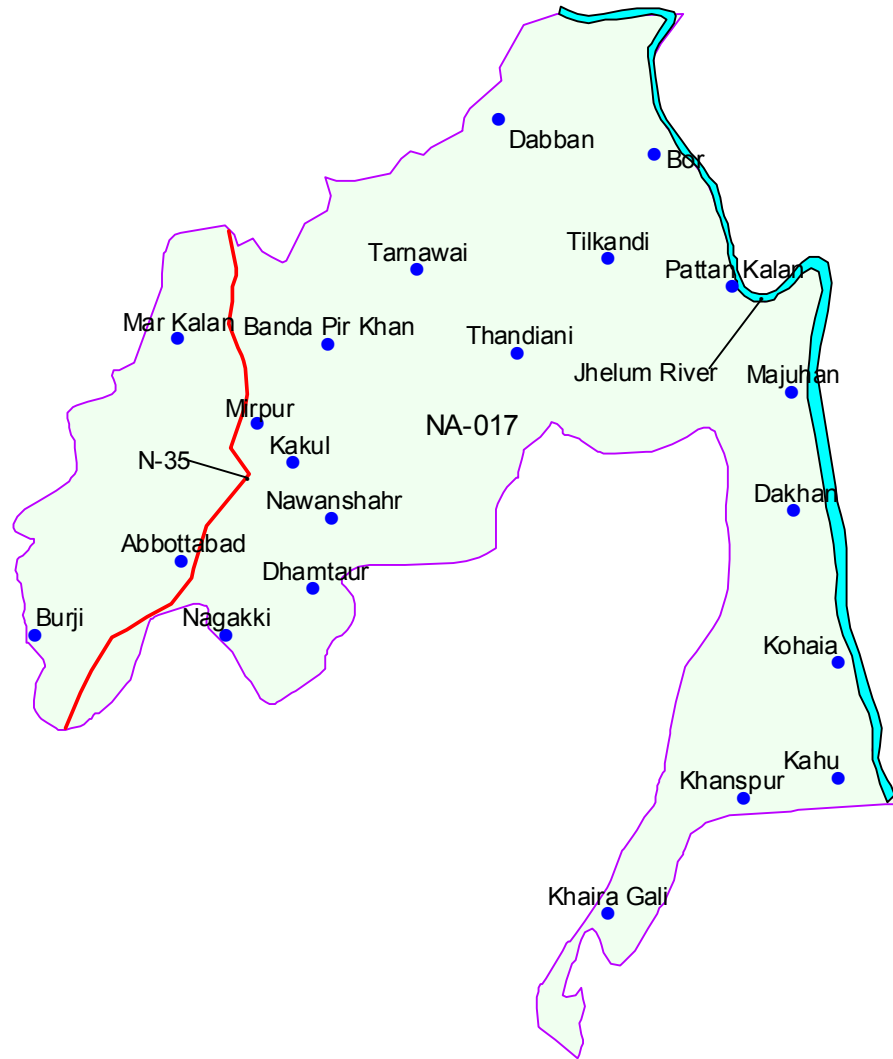

NA-17
Abbottabad-I

- a) Abbottabad Cantt.,
 - b) Abbottabad Municipal Committee
 - c) Nawan Shehar Town Committee
 - d) The following Qanungo Halqa of Abbottabad Tehsil:
 - i) Orash
 - ii) Bakot
- of Abbottabad District.

Population	: 435496
Male	: 149208
Female	: 135089
Total	: 284297

- Localities
- ▲ Nhas
- River
- Na-017