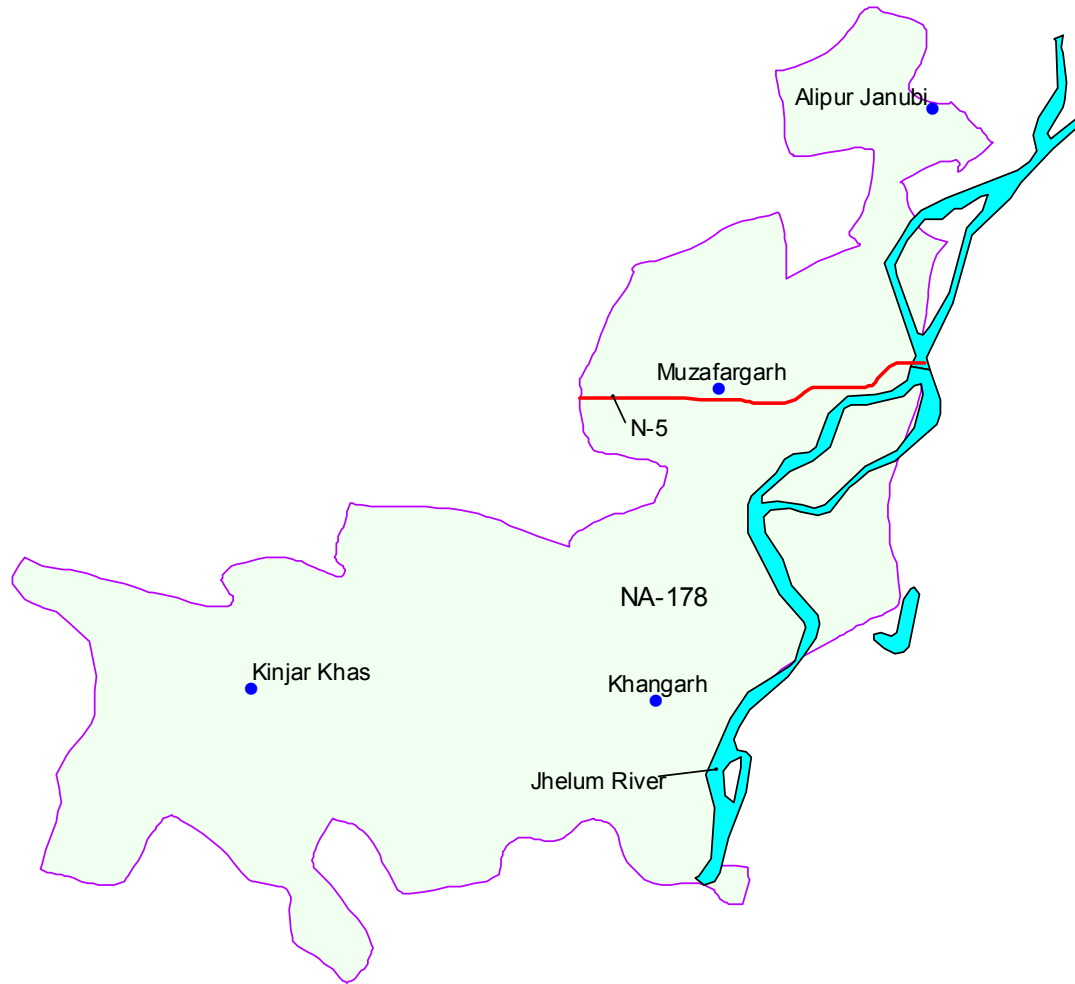

NA-178
Muzaffargarh-III

- a) Muzaffargarh Municipal Committee
- b) Khangarh Town Committee.
- c) Muzaffargarh Qanungo Halqa Excluding the following Patwar Circles:-
 - i) Rakh Khan Pur
 - ii) Khan Pur shumali
- d) The following Patwar Circles of Muradabad Qanungo Halqa:-
 - i) Ali Pur Janubi
 - ii) Khangarh Janubi
 - iii) Thatha Siyalan
- e) The following Qanungo Halqa of Muzaffargarh Tehsil:-
 - i) Shah Jamal
 - ii) Meharpur
 - iii) Khangarh of Muzaffargarh district.

Population	: 521096
Male	: 148385
Female	: 125514
Total	: 273899

- Localities
- Nha
- River
- Na-178