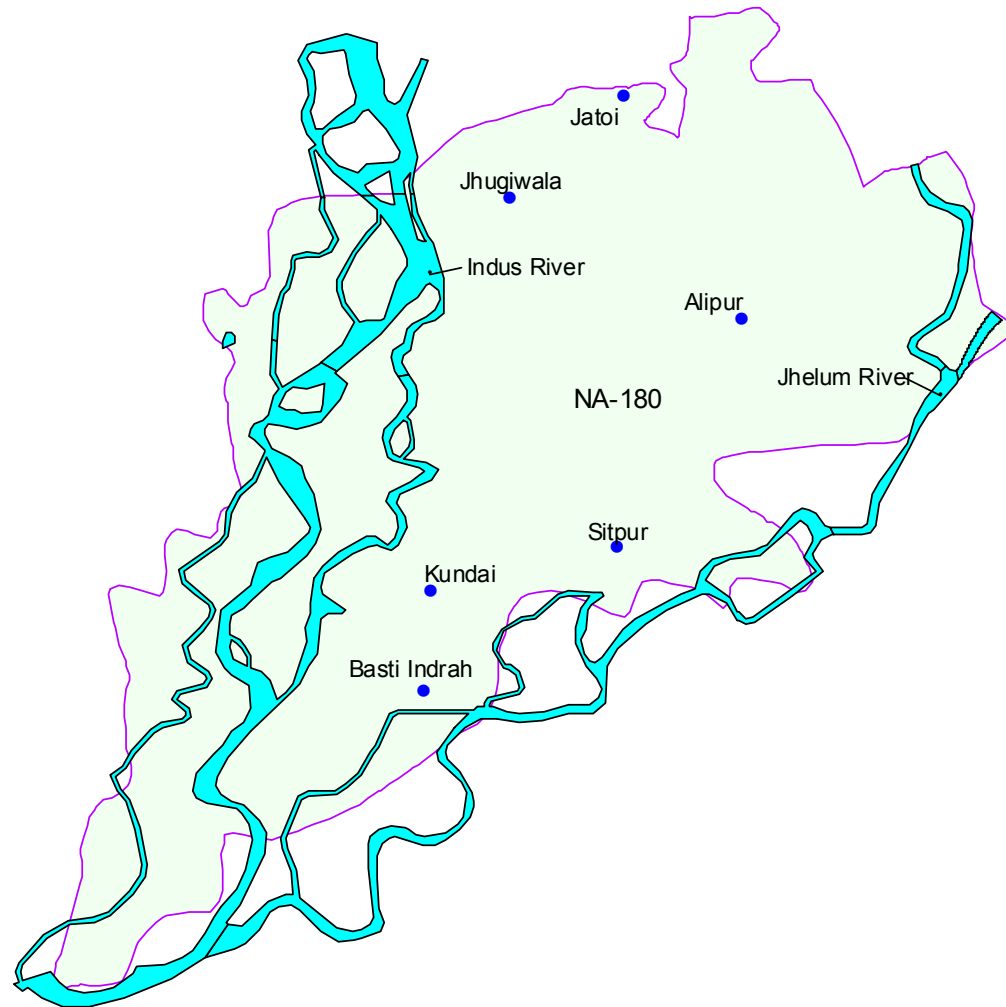

NA-180
Muzaffargarh-V

- a) Tehsil Alipur
 - b) The following Qanungo Halqa of Jatoi Tehsil:-
 - i) Jhuggi Wala
 - ii) Jhalarian
 - c) The following Patwar Circles of Jatoi Qanungo Halqa:-
 - i) Jahan Pur
 - ii) Widad
- of Muzaffargarh district.

Population	: 502441
Male	: 137628
Female	: 119804
Total	: 257432

- Localities
- River
- Na-180

Copyrights © 2002 **ECIL** All Rights Reserved

4 0 4 8 Kilometers