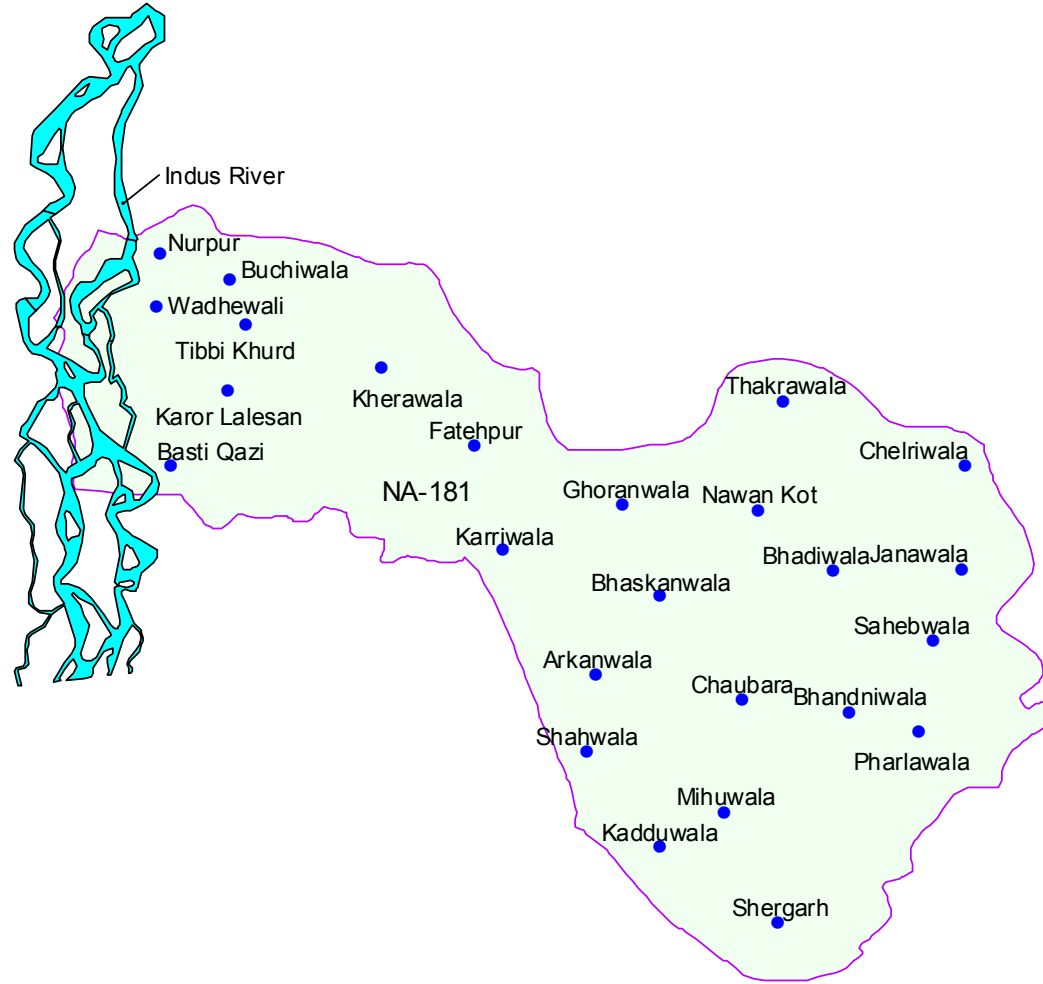

NA-181
Layyah-I

a) Choubara Tehsil
b) Karor Lal Esan Tehsil
of Layyah district.

Population : 529909
Male : 148453
Female : 127303
Total : 275756

● Localities
■ River
□ Na-181

Copyrights © 2002 **ECIL** All Rights Reserved

4 0 4 8 Kilometers