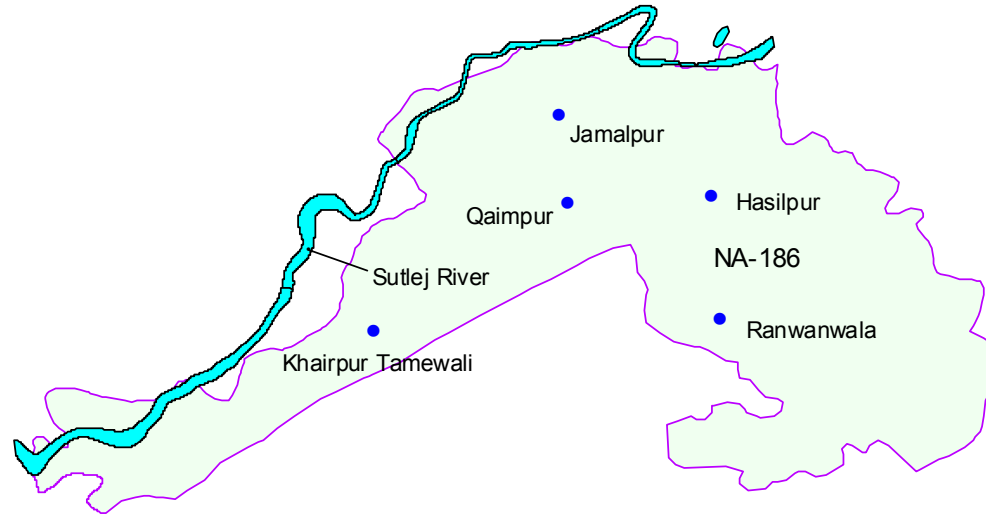

NA-186  
Bahawalpur-IV.

a) Khairpur Tamewali Tehsil  
b) Hasilpur Tehsil.  
of Bahawalpur district.

Population	: 502427
Male	: 151755
Female	: 136074
Total	: 287829

● Localities  
■ River  
□ Na-186

Copyrights © 2002 **ECIL** All Rights Reserved

4 0 4 8 Kilometers