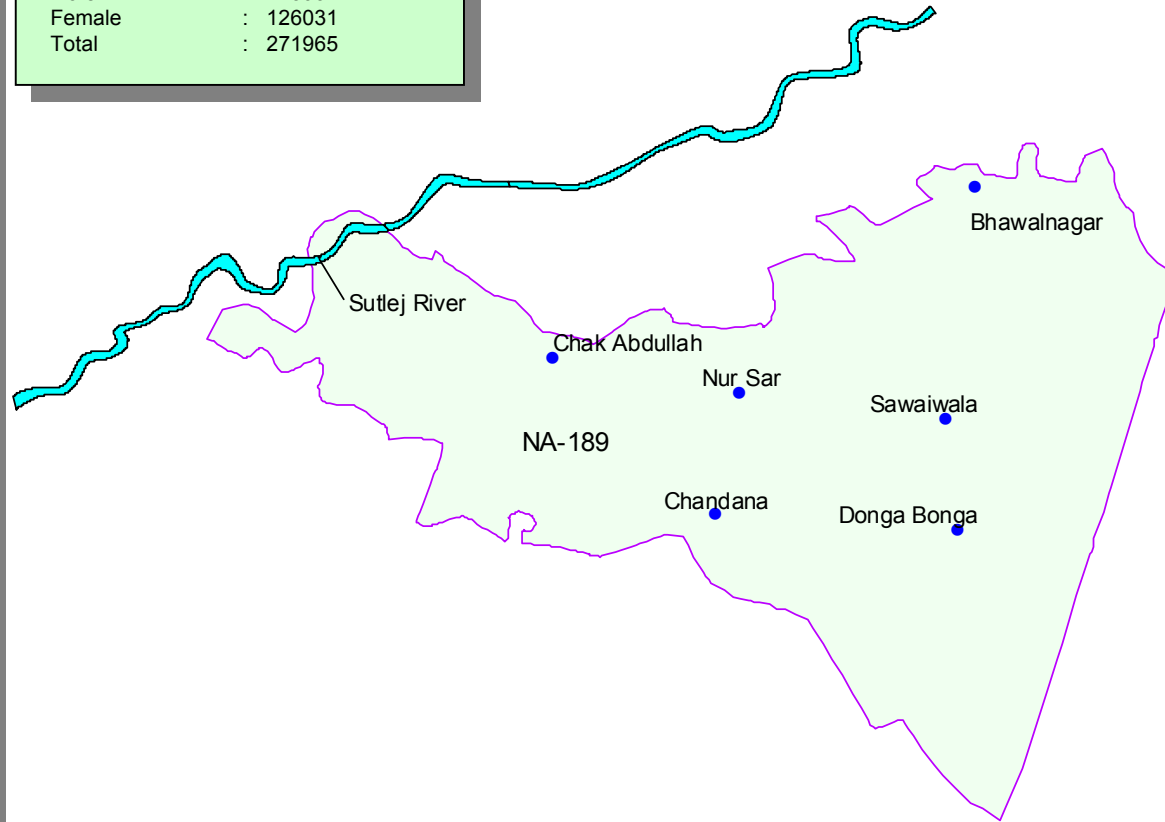

NA-189
Bahawalnagar-II

- a) Bahawalnagar M.C.
- b) Donga Bonga T.C.
- c) Bahawalnagar Q.H. excluding the following Patwar Circles:-
 - i) Chaweka Otar
 - ii) Bhamunwala
- d) The following Qanungo Halqas of Bahawalnagar tehsil:-
 - i) Donga Bonga
 - ii) Kot Sher Muhammad
 - iii) Jand Wala
- e) Muhammad Nawazpura Patwar circle of Rojhanwali-I Qanungo Halqa of Bahawalnagar Tehsil.
- f) The following patwar circles of Takhat Mahal Qanungo Halqa of Bahawalnagar tehsil:-
 - i) Kapuran
 - ii) Chak Ghulam Muhammad
 - iii) Aminabad
 - iv) Muhammad Asad Khan
- g) Chak Abdullah Patwar Circle of Sadiqpur Qanungo Halqa of Bahawalnagar Tehsil:-
- h) The following Qanungo Halqa of Chishtian Tehsil:-
 - i) Moharan Sharif
 - ii) Gajjiani-I
 - iii) Gajjiani-II
- i) The following Patwar Circles of Rehmanwala Qanungo Halqa of Chishtian Tehsil:-
 - i) Chak No.34/Fateh
 - ii) Chak No.36/Fateh

Population : 515141
Male : 145934
Female : 126031
Total : 271965

- Localities
- River
- Na-189