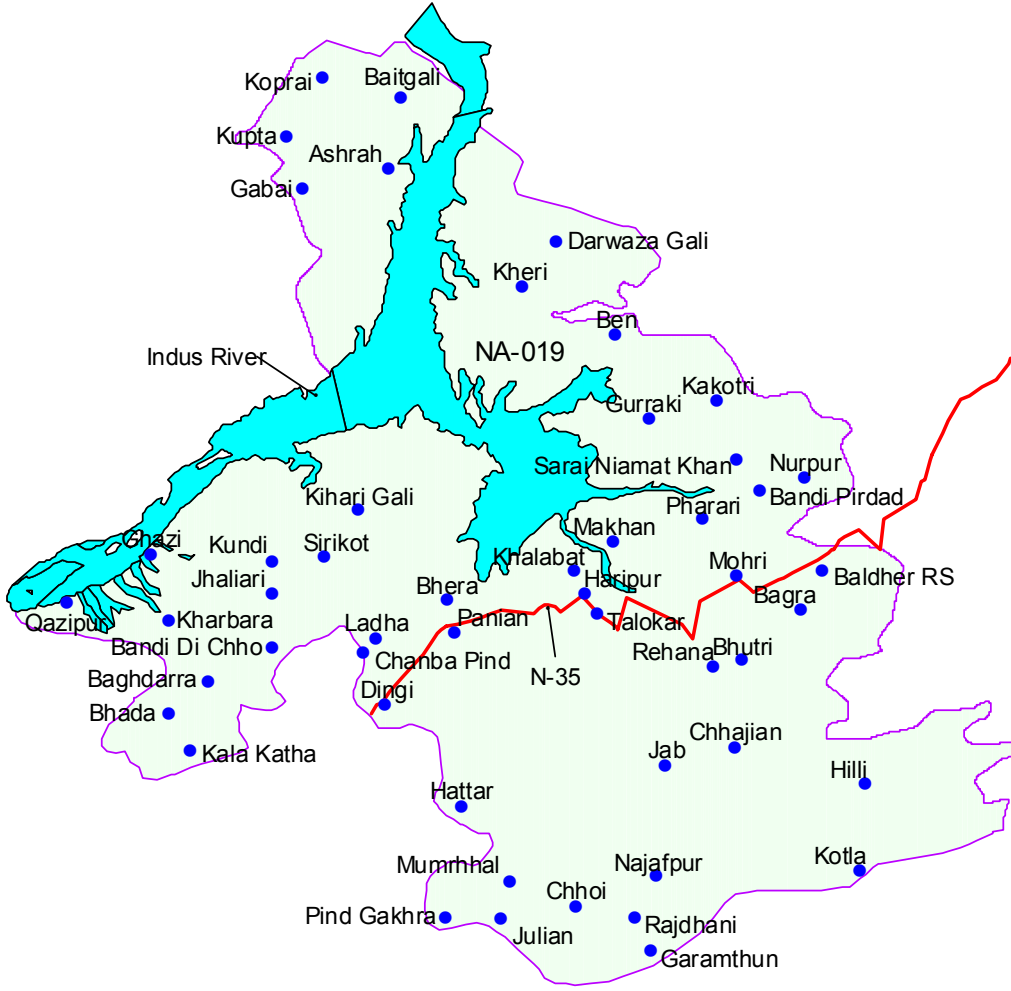

NA-19
Haripur

Haripur District

Population : 692280
 Male : 236371
 Female : 217137
 Total : 453508

- Localities
- N-35
- River
- Na-019