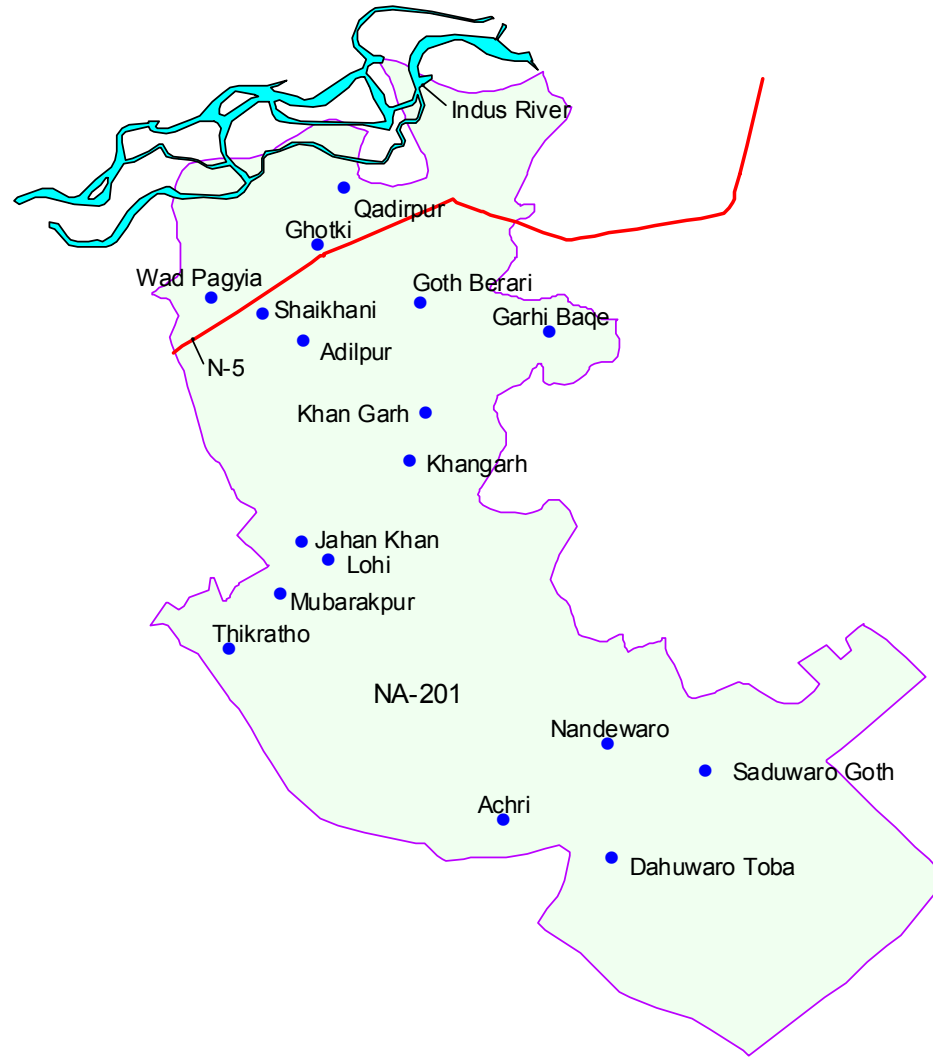

**NA-201
Ghotki-II**

- a) Ghotki Taluka
- b) Khangarh Taluka
- c) Mirpur Mathelo Taluka excluding:
 - i) Yaro Lund STC
 - ii) Mirpur Mathelo STC
 - iii) Mirpur Mathelo Town of Ghotki district.

Population	: 478793
Male	: 155675
Female	: 129906
Total	: 285581

- Localities
- ▲ Nha
- ▬ River
- ▭ Na-201