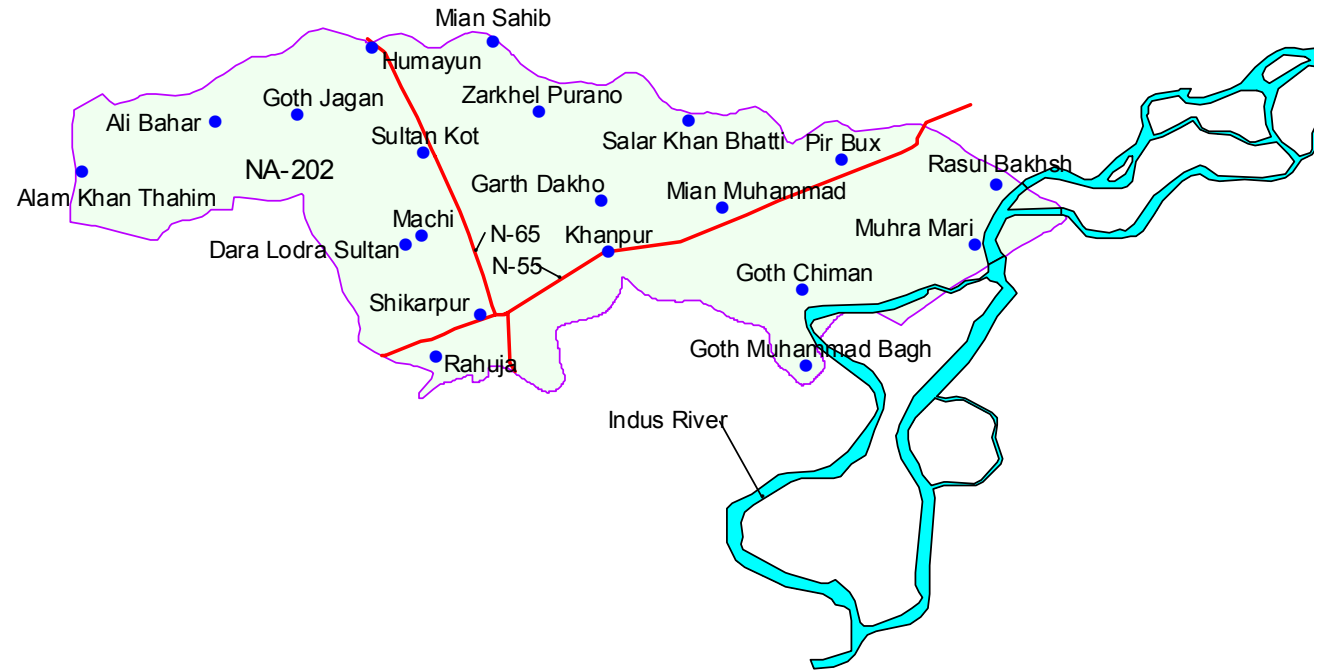

**NA-202
Shikarpur- I**

(a) Shikarpur Taluka; and
(b) Khanpur Taluka
of Shikarpur District.

Population : 464174
Male : 135946
Female : 118996
Total : 254942

- Localities
- ▲ Nha
- ▬ River
- ▭ Na-202