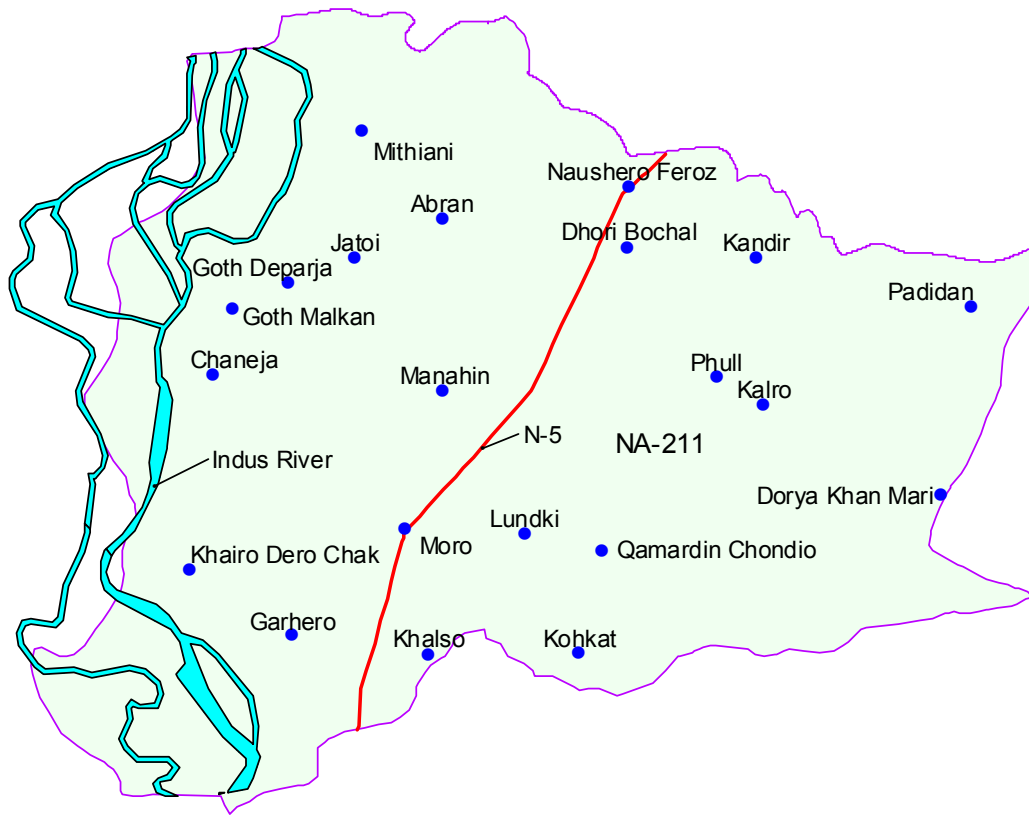

NA-211
Naushero Feroze - I

- (a) Naushero Feroze Taluka;
- (b) Moro Taluka; and
- (c) The following Tapedar Circles:-
 - (i) Gerh Gajju of Bhiria Road STC,
 - (ii) Dalipota of Bhiria STC, of Bhiria Taluka of Naushero Feroze District.

Population	: 530815
Male	: 170854
Female	: 158959
Total	: 329813

- Localities
- ▲ Nha
- River
- Na-211