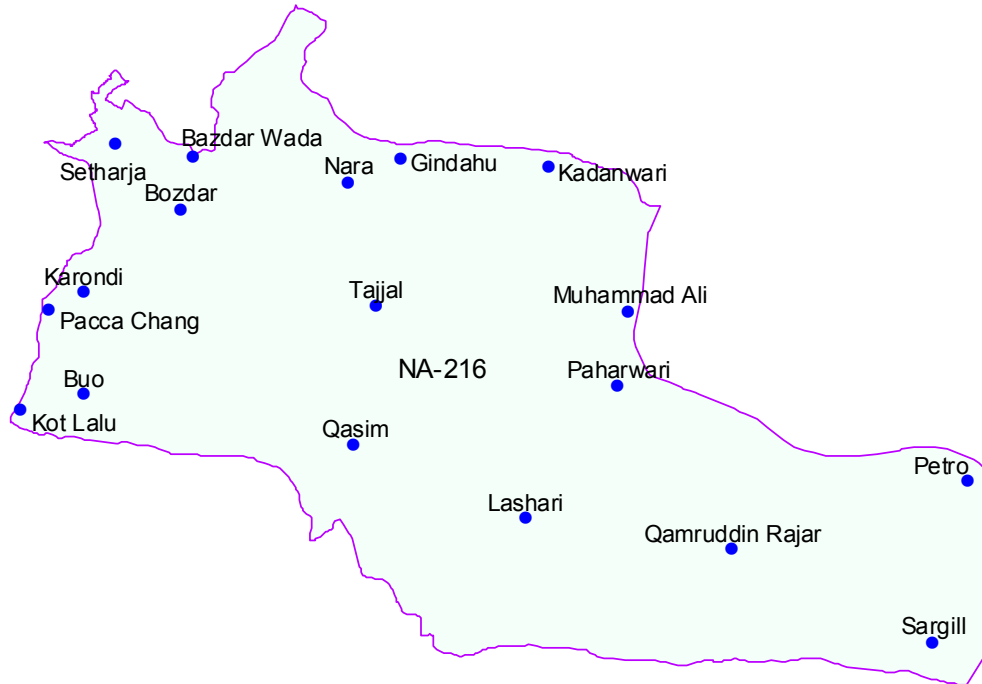

NA-216
Khairpur- II

- (a) Ranipur Town;
- (b) Mirwah Taluka;
- (c) Faiz Ganj Taluka;
- (d) Nara Taluka; and
- (e) The following Tapedar Circles of Ranipur STC of Sabhadero Taluka:-
 - (i) Ranipur,
 - (ii) Gadeji, and
 - (iii) Rasoolabad of Khairpur District.

Population	: 514887
Male	: 159238
Female	: 142162
Total	: 301400

● Localities
□ Na-216