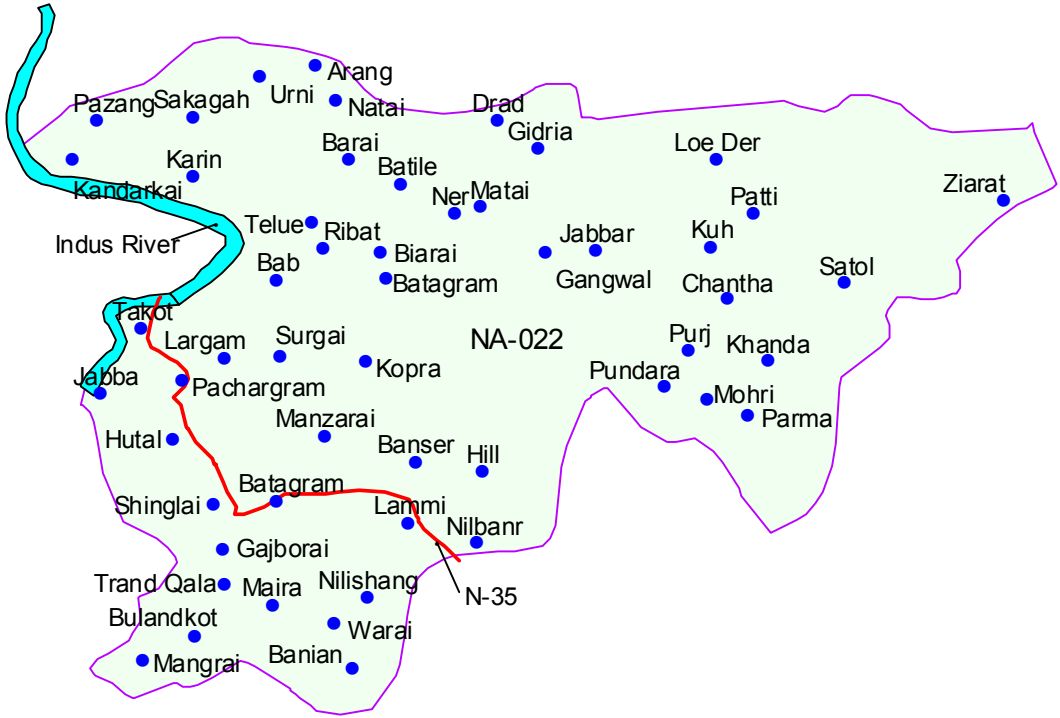

NA-22
Batagram

Batagram District.

Population : 307278
 Male : 80199
 Female : 59609
 Total : 139808

- Localities
- ▲ Nha
- ▬ River
- ▭ Na-022