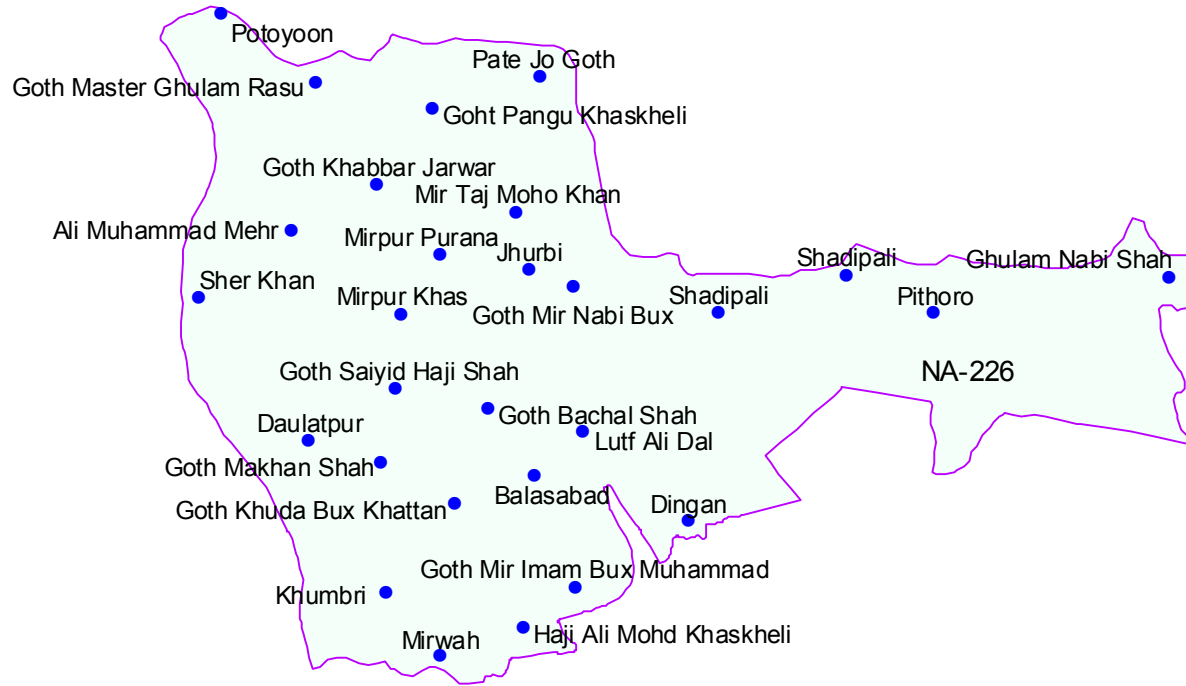

NA-226
Mirpurkhas-I

- (a) Mirpurkhas Taluka
 - (b) Pithoro Taluka
 - (c) Following TCs of Dengan STC of Kot Ghulam Mohammad Taluka
 - (i) Murad Shah
 - (ii) Chaunro
 - (iii) Gorchani
- of Mirpurkhas District.

Population	: 532239
Male	: 141658
Female	: 119491
Total	: 261149

● Localities
□ Na-226