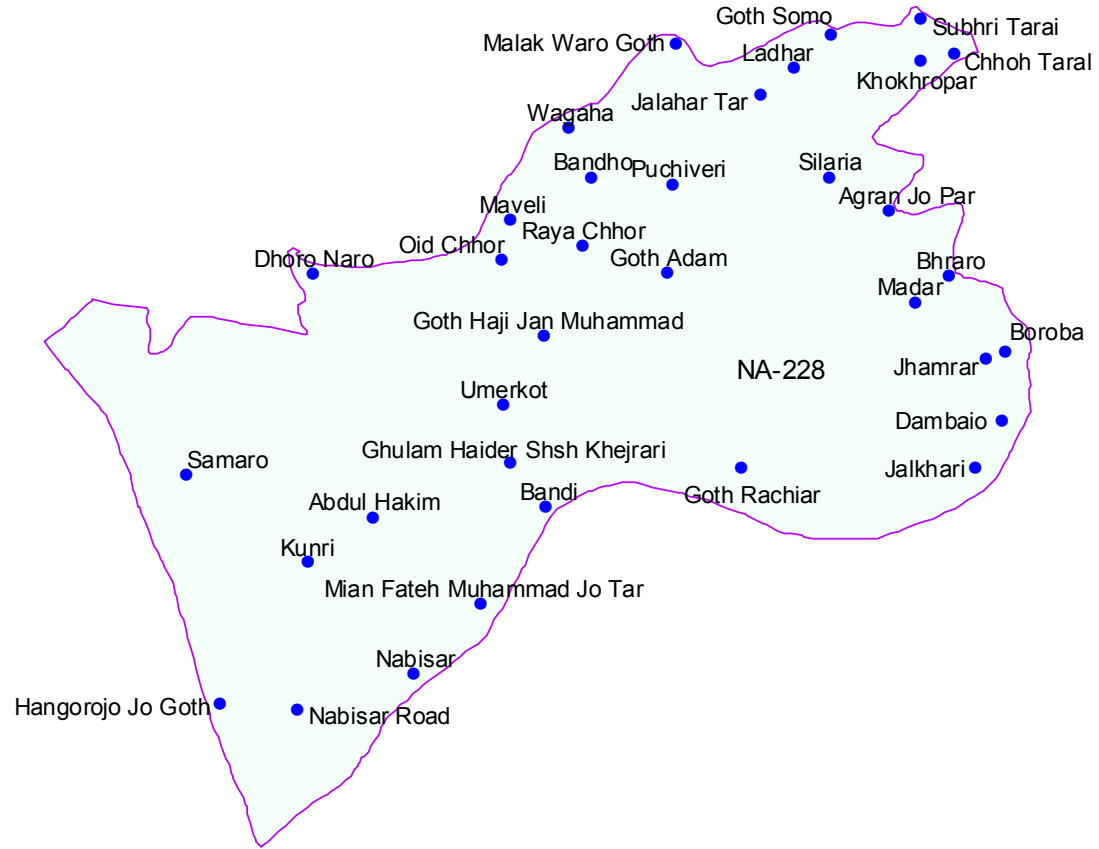

**NA-228  
Mirpurkhas-III**

- (a) Umerkot Taluka
- (b) Kunri Taluka
- (c) The following STCs of Samaro Taluka
  - (i) Hiral
  - (ii) Padhrio of Mirpurkhas District

Population	: 510351
Male	: 142092
Female	: 123527
Total	: 265619

● Localities  
 □ Na-228