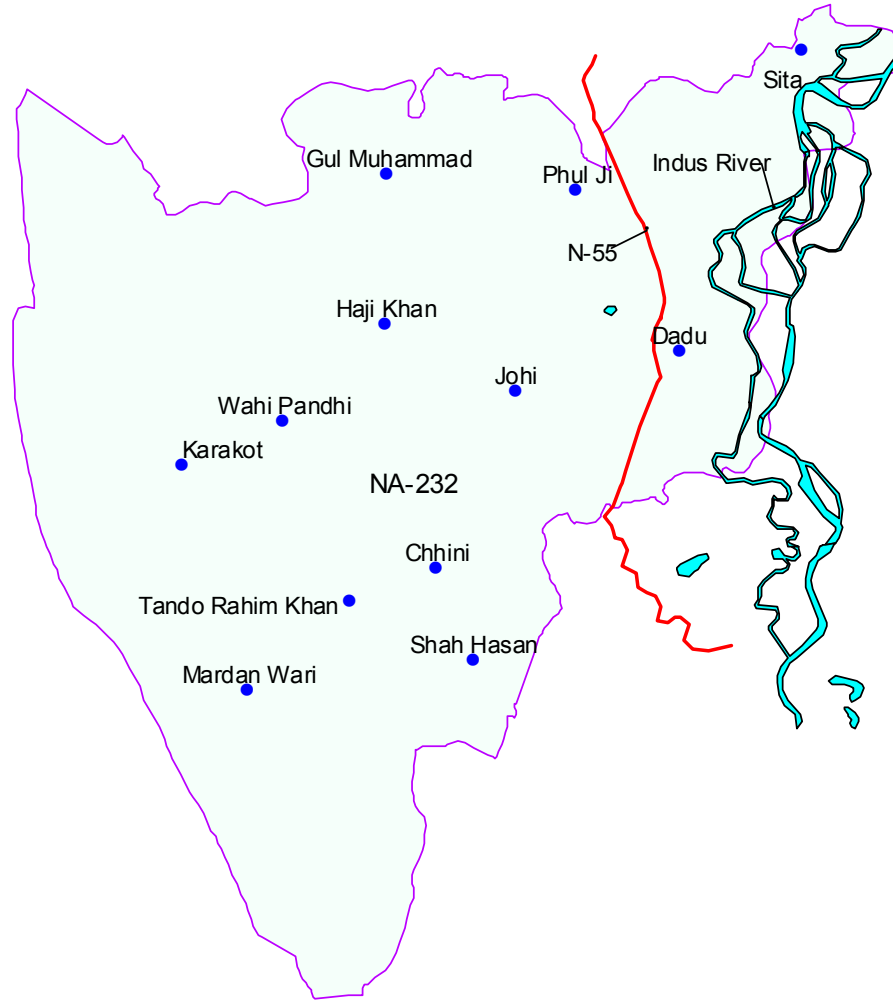

**NA-232  
Dadu-II**

a) Dadu Taluka; and  
b) Johi Taluka  
of Dadu District.

Population	: 535355
Male	: 147108
Female	: 130194
Total	: 277302

- Localities
- ▲ Nha
- River
- Na-232