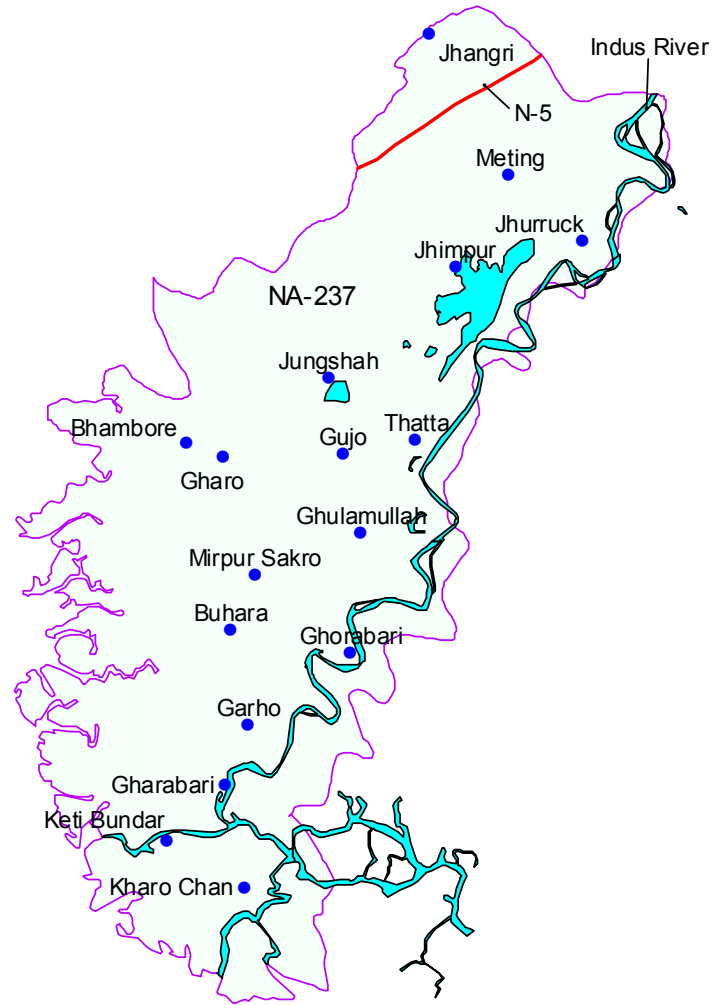

**NA-237**  
**Thatta - I**

- (a) Thatta Taluka;
  - (b) Mirpur Sakro Taluka;
  - (c) Ghorabari Taluka; and
  - (d) Keti Bunder Taluka
- of Thatta District

Population	: 583782
Male	: 187520
Female	: 141681
Total	: 329201

- Localities
- ▲ Nha
- River
- Na-237