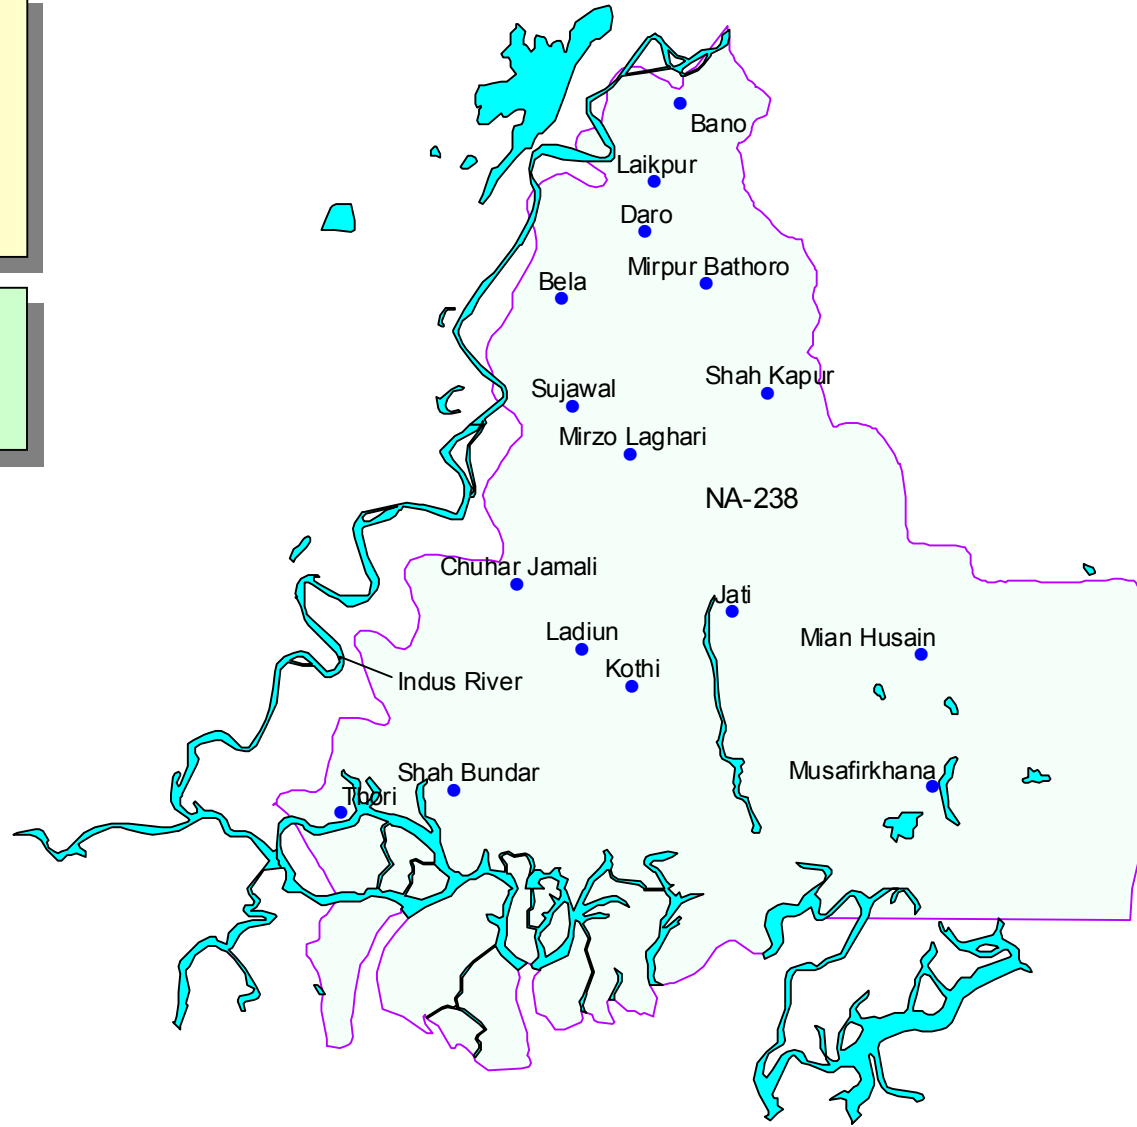

**NA-238
Thatta-II**

- (a) Jati Taluka;
- (b) Kharochan Taluka;
- (c) Mirpur Bathoro Taluka;
- (d) Shah Bunder Taluka; and
- (e) Sijawal Taluka
of Thatta District.

Population	: 529412
Male	: 166872
Female	: 121536
Total	: 288408

- Localities
- River
- Na-238