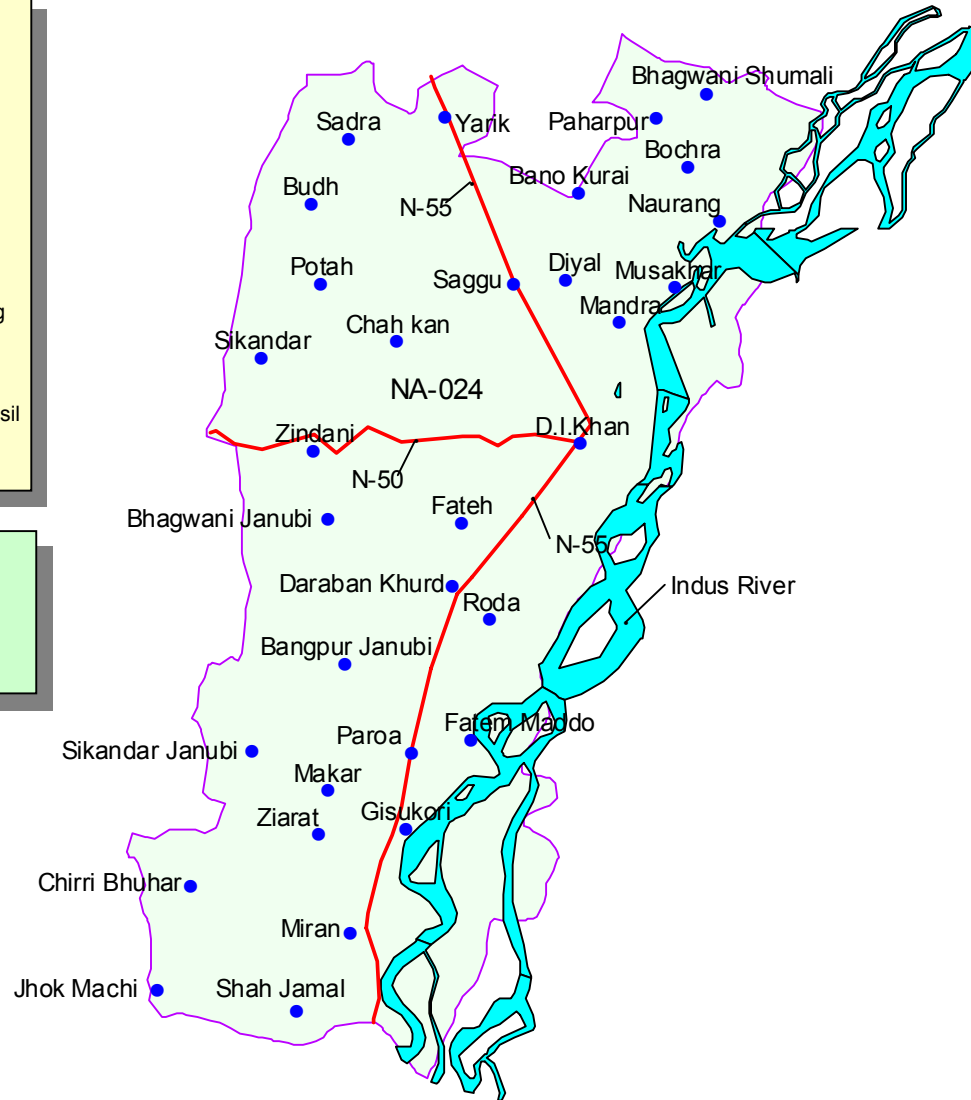

NA-24
D.I. Khan

- a) D.I. Khan Municipal Committee;
- b) D.I. Khan Cantt;
- c) The following Qanungo Halqas of D.I. Khan Tehsil:-
 - i) D.I. Khan,
 - ii) Chah Khan,
 - iii) Malana,
 - iv) Parora,
- d) Paharpur Tehsil excluding the following Qanungo Halqas:-
 - i) Kotjai,
 - ii) Paniala, and
- e) Yarik Qanungo Halqa of D.I. Khan Tehsil excluding Giloti Patwar Circle. Of D.I. Khan District.

| | |
|------------|----------|
| Population | : 539685 |
| Male | : 148311 |
| Female | : 119202 |
| Total | : 267513 |

- Localities
- Nha
- River
- Na-024