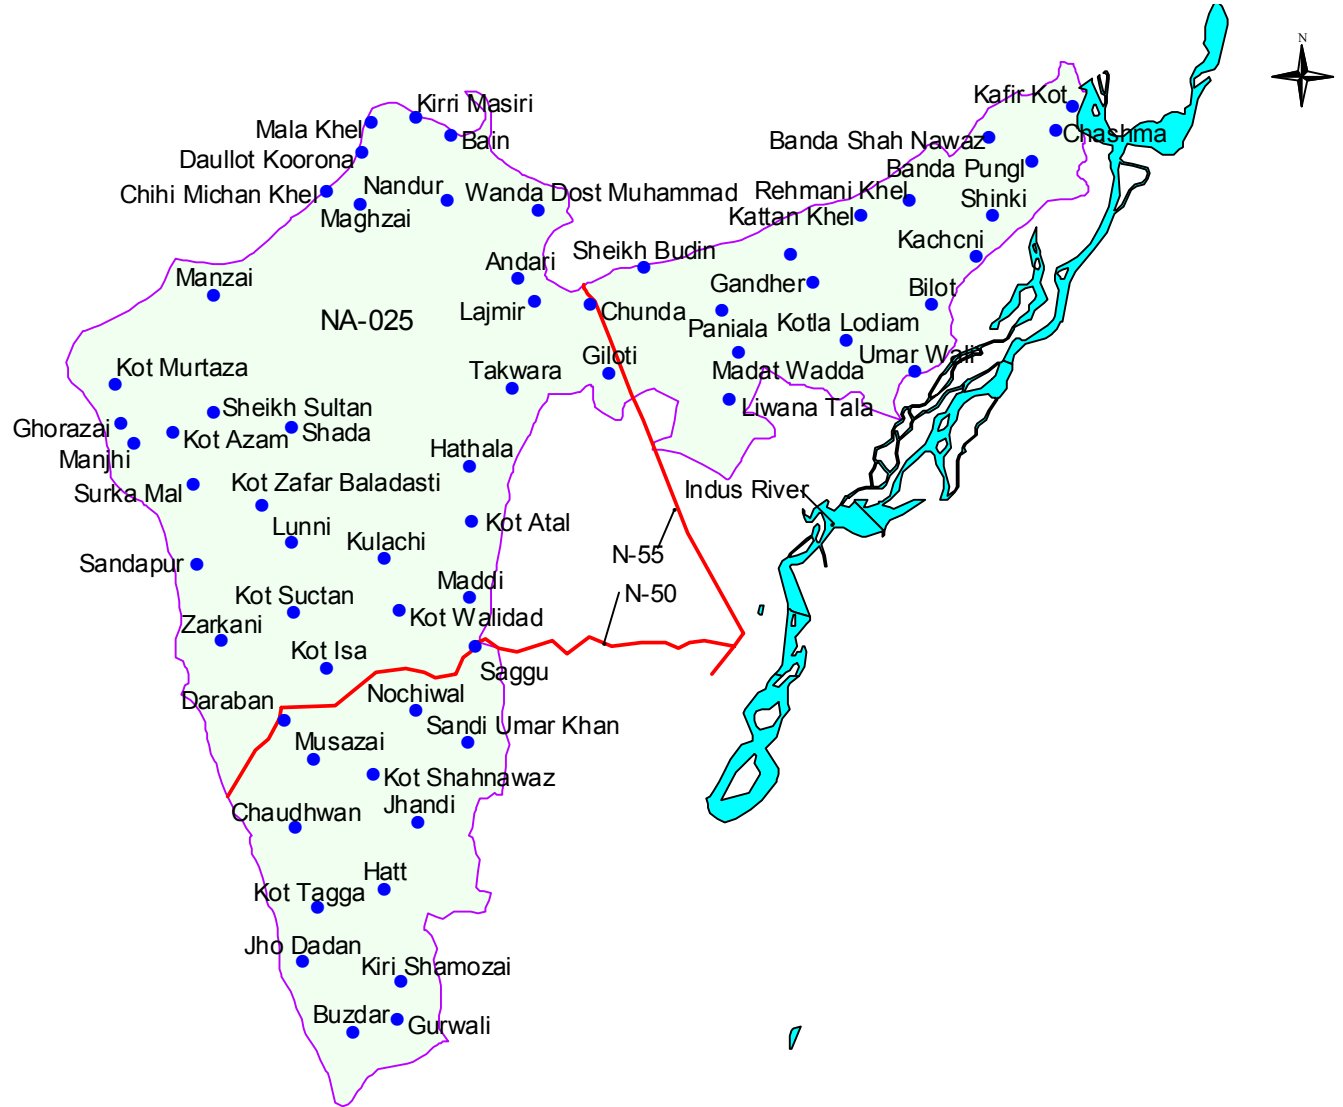

NA-25
D.I.Khan-cum- Tank

- a) Tank District;
- b) Kulachi Tehsil of D.I. Khan District including M.C, Kulachi.
- c) Daraban Tehsil of D.I. Khan District,
- d) The following Qanungo Halqas of Paharpur Tehsil:-
 - i) Kotjai,
 - ii) Paniala, and
- e) Giloti Patwar Circle of Yarik Qanungo Halqa of D.I. Khan Tehsil. Of D.I. Khan District.

Population	: 549927
Male	: 149596
Female	: 121768
Total	: 271364

- Localities
- ▬ Nha
- ▬ River
- ▬ Na-025