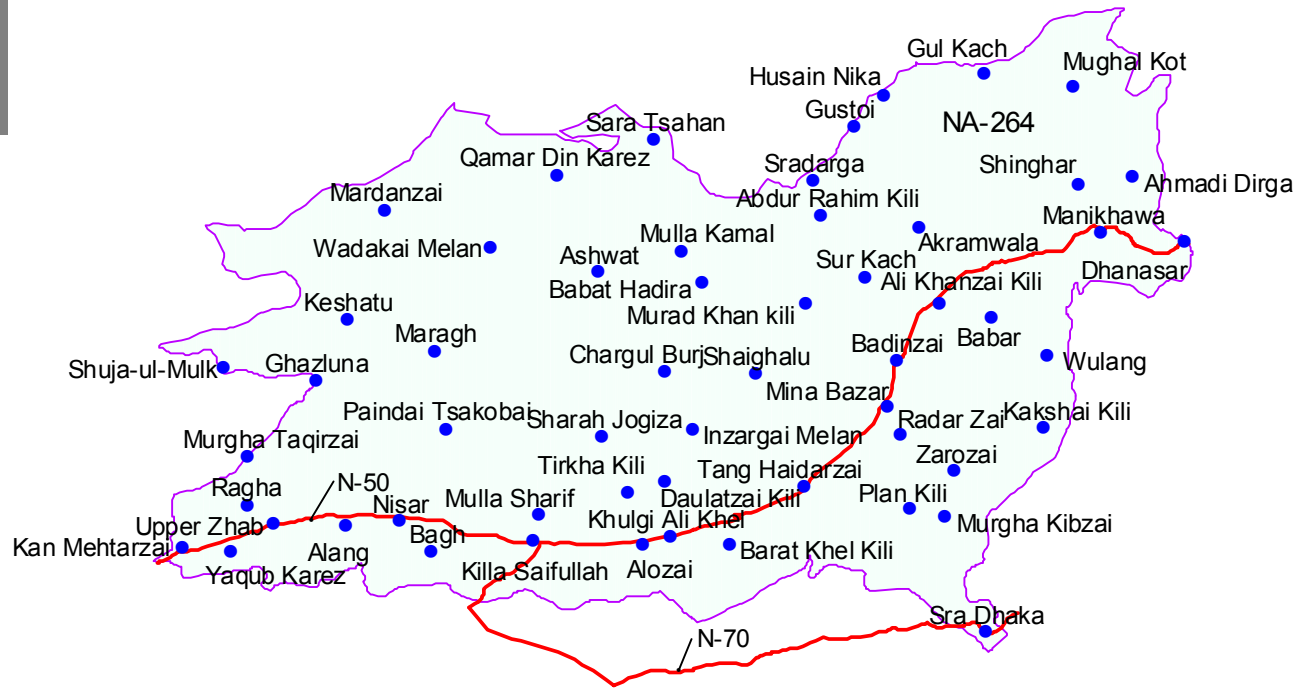

NA-264
Zhob-cum-Killa Saifullah

(a) Zhob district; and
(b) Killa Saifullah district.

Population	: 468695
Male	: 114017
Female	: 84110
Total	: 198127

● Localities
— Nha
□ Na-264