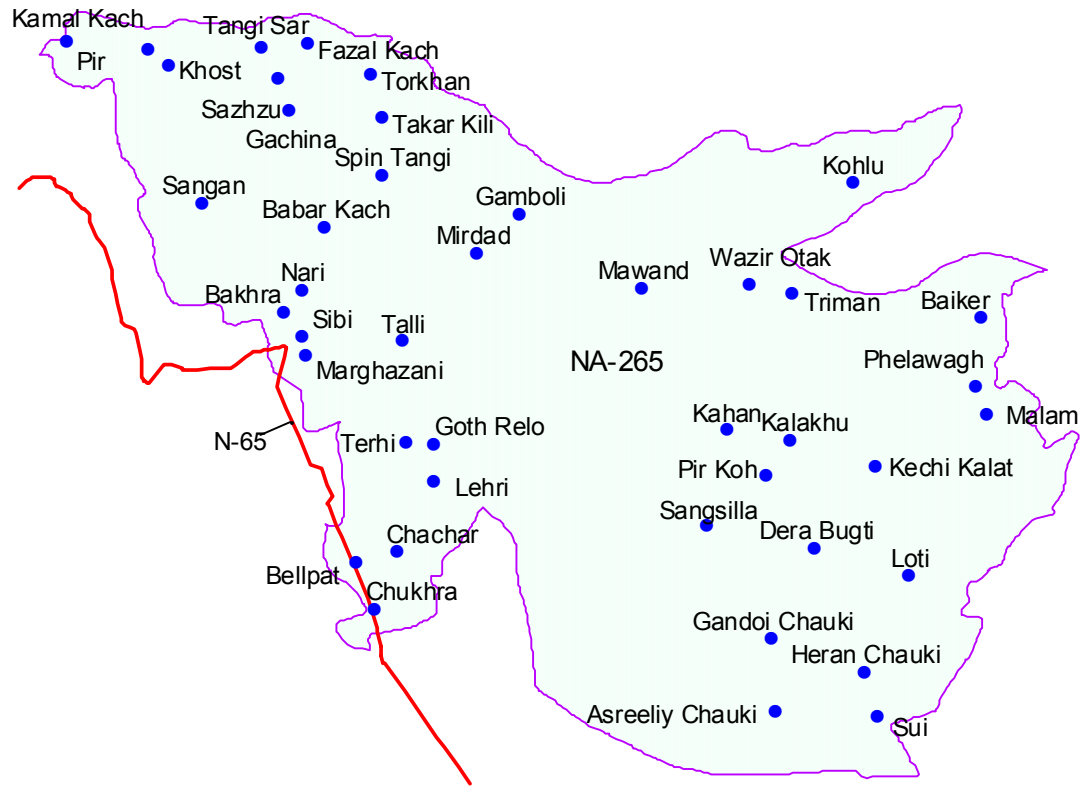

NA-265
Sibi-cum-Kolhu- cum-Dera Bugti

(a) Sibi district;
(b) Kolu district; and
(c) Dera Bugti district.

Population	: 494130
Male	: 178473
Female	: 130231
Total	: 308704

● Localities
Nha
□ Na-265