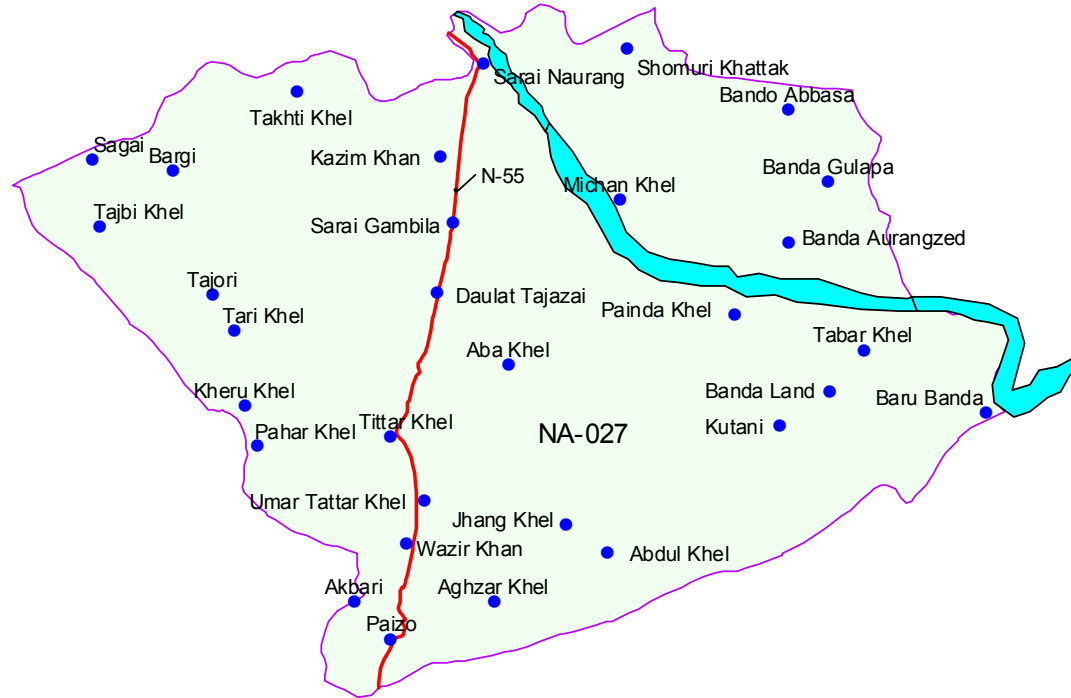

NA-27 Lakki Marwat District.
Lakki Marwat

Population : 490025
Male : 127132
Female : 107487
Total : 234619

- Localities
- ▲ Nha
- River
- Na-027