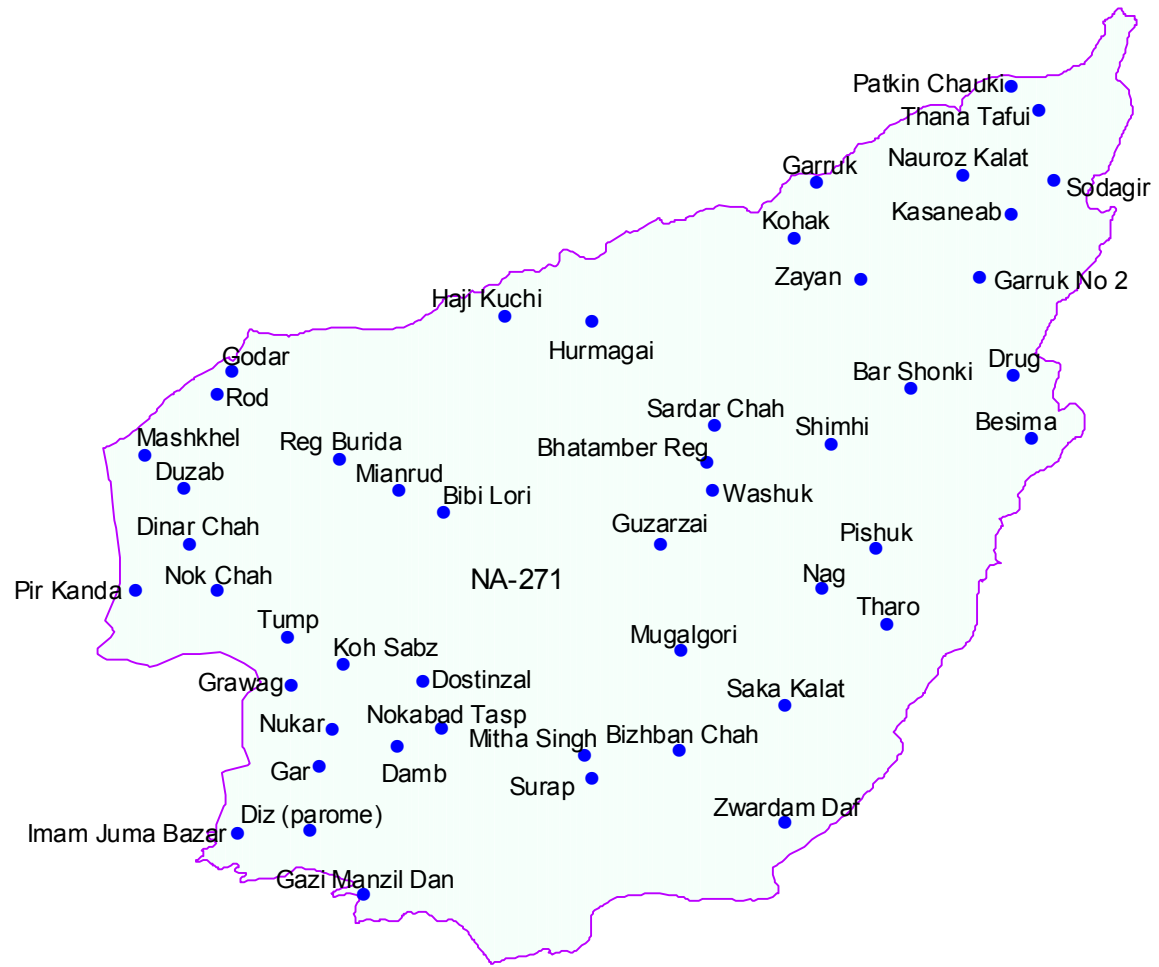

NA-271
Kharan-cum- Panjgur

(a) Khanran district; and
(b) Panjgur district.

Population	: 440960
Male	: 100161
Female	: 98780
Total	: 198941

● Localities
□ Na-271