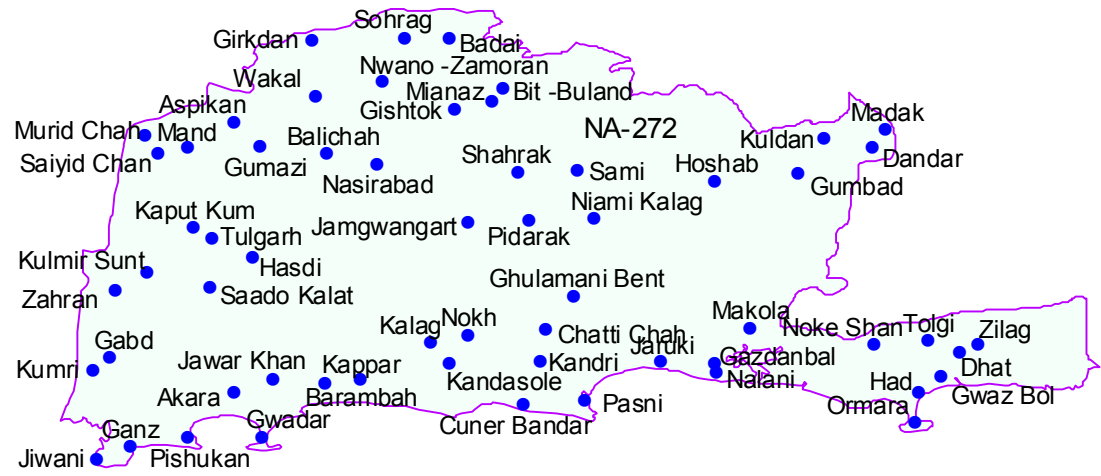

NA-272
Kech-cum- Gwadar

a) Kech (Turbat) district.
b) Gwadar District.

Population : 598702
Male : 137506
Female : 144297
Total : 281803

● Localities
□ Na-272