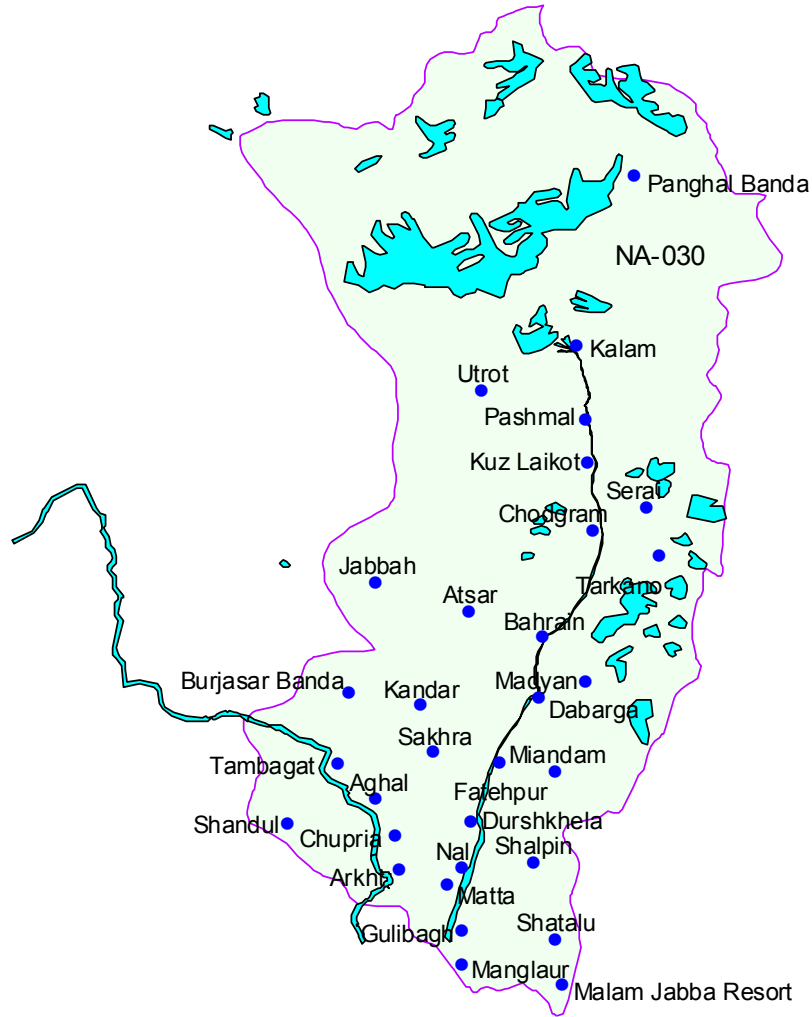

NA-30
Swat-II

a) The following Qanungo Halqas of Swat
Tehsil:-

- i) Khawaza Khela,
- ii) Bahrain, and
- b) Matta Tehsil
of Swat District.

Population	: 591490
Male	: 173910
Female	: 141726
Total	: 315636

- Localities
- River
- Na-030